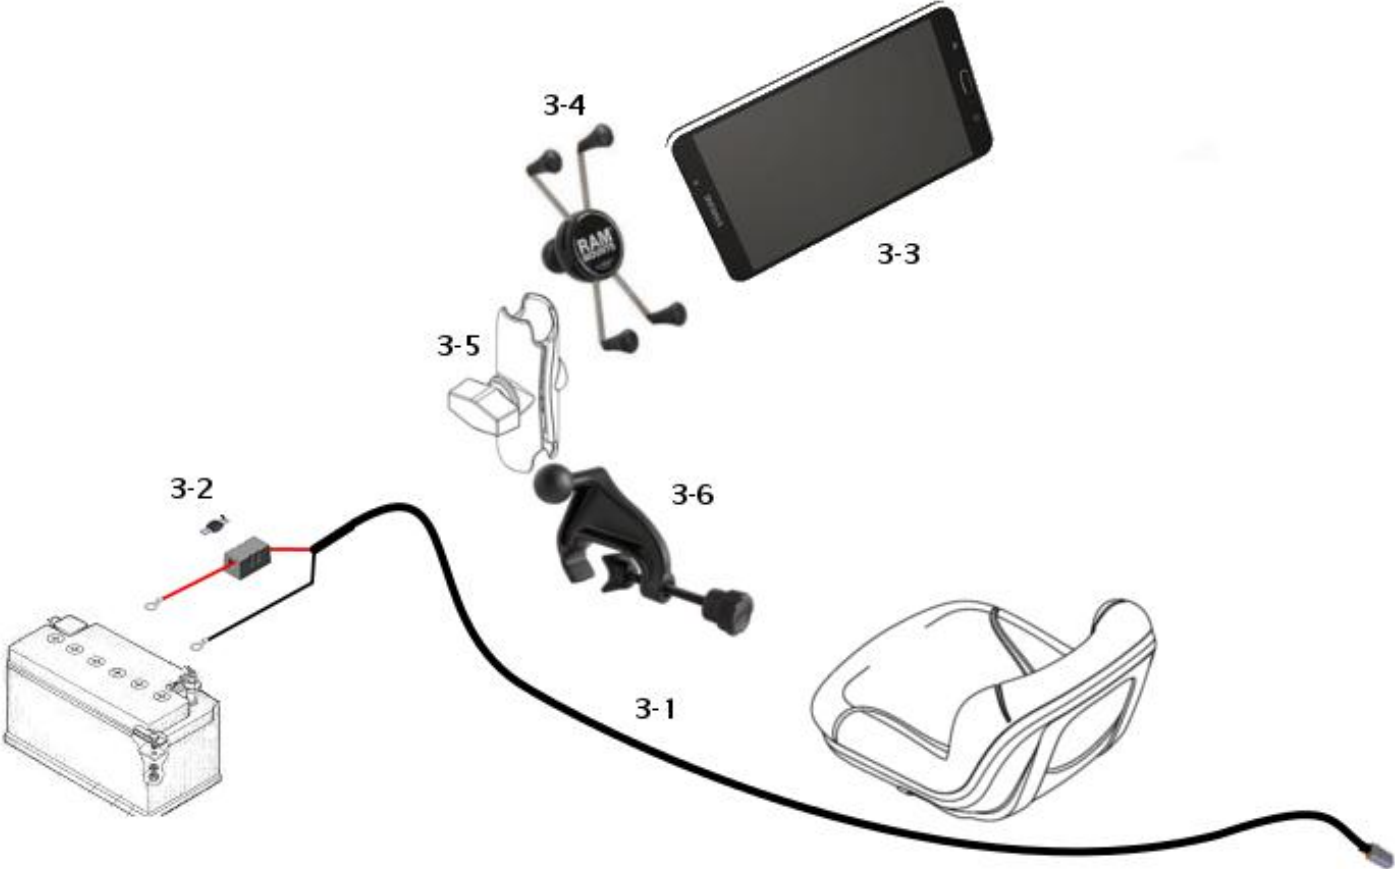

LEGEND
ADVANCED
SYSTEM
CATALOG
2018

Seeder Physical Configuration

Tractor (Page 3)

- Battery Harness
- Tablet
- Tablet Ram Mounts

Tool Bar (Page 5)

- Ecu
- Seed Sensors
- Work switch

Tank (Page 7)

- Section Adapter Harness
- Work Switch
- Speed Sensor

Tractor (Page 3)

- Battery Harness
- Tablet
- Tablet Ram Mounts

Tank (Page 9)

- Ecu
- Section Adapter Harness
- Work Switch
- Speed Sensor
- Main Extension Cable

Tool Bar (Page 11)

- Seed Sensors
- Work switch

Tractor and Cab Components

Reference Number	Part Number	Description	WiFi	ISO
3-1	AGD2006	Battery Harness 22ft	X	
3-2	050010001	FUSE MIDI 30A 32VDC	X	
3-3	AGWL170	Tablet Android 8" WiFi/GPS 8GB	X	
3-4	850033009	Ram Mount Tablet Cradle	X	
3-5	850033001	Ram Mount Arm	X	
3-6	850030002	Ram Mount Yoke Clamp	X	

Tool Bar Components for Tow Behind Tank

Reference Number	Part Number	Description	WiFi	ISO
5-1	AGD1733	Battery WiFi Power Harness	X	
5-2	AGD1710	The Legend SA ECU	X	X
5-3	050013007	Antenna 7"	X	
5-4	AGD1741	3-Loop 10-Section 4-PSI 1-Work Harness	X	X
5-5	AGD1717	CAN to AmpSeal Power Harness		X
5-6	AGD1718	ISO Power/CAN Tee Harness		X
5-7	AGD3093	CAN Terminator		X
5-8	AGD1720	Section Extension Harness 40ft	X	X
5-9	AGSH001	Reed Switch Sensor 20ft	X	X
5-10	9ARTM10	Main Extension Cable 10ft	X	X
5-10	9ARTM20	Main Extension Cable 20ft	X	X
5-11	9ASTY10	Legend Y- Cable 10ft	X	X
5-12	9ASTX02	Legend Loop Extension Cable 2ft	X	X
5-12	9ASTX04	Legend Loop Extension Cable 4ft	X	X
5-12	9ASTX10	Legend Loop Extension Cable 10ft	X	X
5-12	9ASTX20	Legend Loop Extension Cable 20ft	X	X
5-13	AGST22E	Legend Seed Sensor 7/8" (22mm)	X	X
5-13	AGST24E	Legend Seed Sensor 1-5/16" (24mm)	X	X
5-13	AGST25E	Legend Seed Sensor 1" (25mm)	X	X
5-13	AGST30E	Legend Seed Sensor 1-3/16" (30mm)	X	X
5-13	AGST32E	Legend Seed Sensor 1-1/4" (32mm)	X	X
5-13	AGST38E	Legend Seed Sensor 1-1/2" (38mm)	X	X
5-14	9KHC016	Hose Clamp Size #16 Stainless Steel Bag of 10	X	X