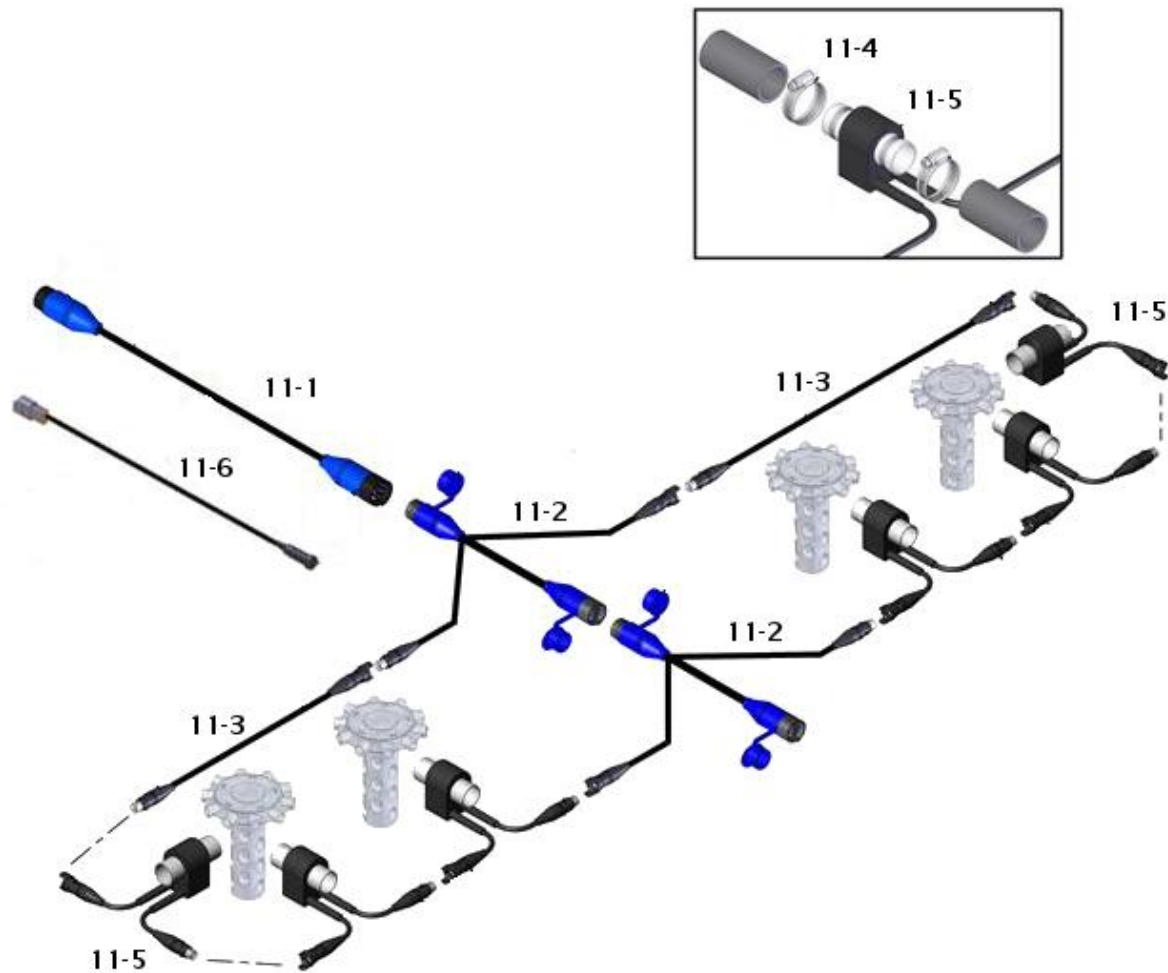

Tool Bar Components for Tow Between Tank

Reference Number	Part Number	Description	WiFi	ISO
11-1	9ARTM10	Main Extension Cable 10ft	X	X
11-1	9ARTM20	Main Extension Cable 20ft	X	X
11-2	9ASTY10	Legend Y- Cable 10ft	X	X
11-3	9ASTX02	Legend Loop Extension Cable 2ft	X	X
11-3	9ASTX04	Legend Loop Extension Cable 4ft	X	X
11-3	9ASTX10	Legend Loop Extension Cable 10ft	X	X
11-3	9ASTX20	Legend Loop Extension Cable 20ft	X	X
11-4	9KHC016	Hose Clamp Size #16 Stainless Steel Bag of 10	X	X
11-5	AGST22E	Legend Seed Sensor 7/8" (22mm)	X	X
11-5	AGST24E	Legend Seed Sensor 1-5/16" (24mm)	X	X
11-5	AGST25E	Legend Seed Sensor 1" (25mm)	X	X
11-5	AGST30E	Legend Seed Sensor 1-3/16" (30mm)	X	X
11-5	AGST32E	Legend Seed Sensor 1-1/4" (32mm)	X	X
11-5	AGST38E	Legend Seed Sensor 1-1/2" (38mm)	X	X
11-6	AGSH001	Reed Switch Sensor 20ft	X	X