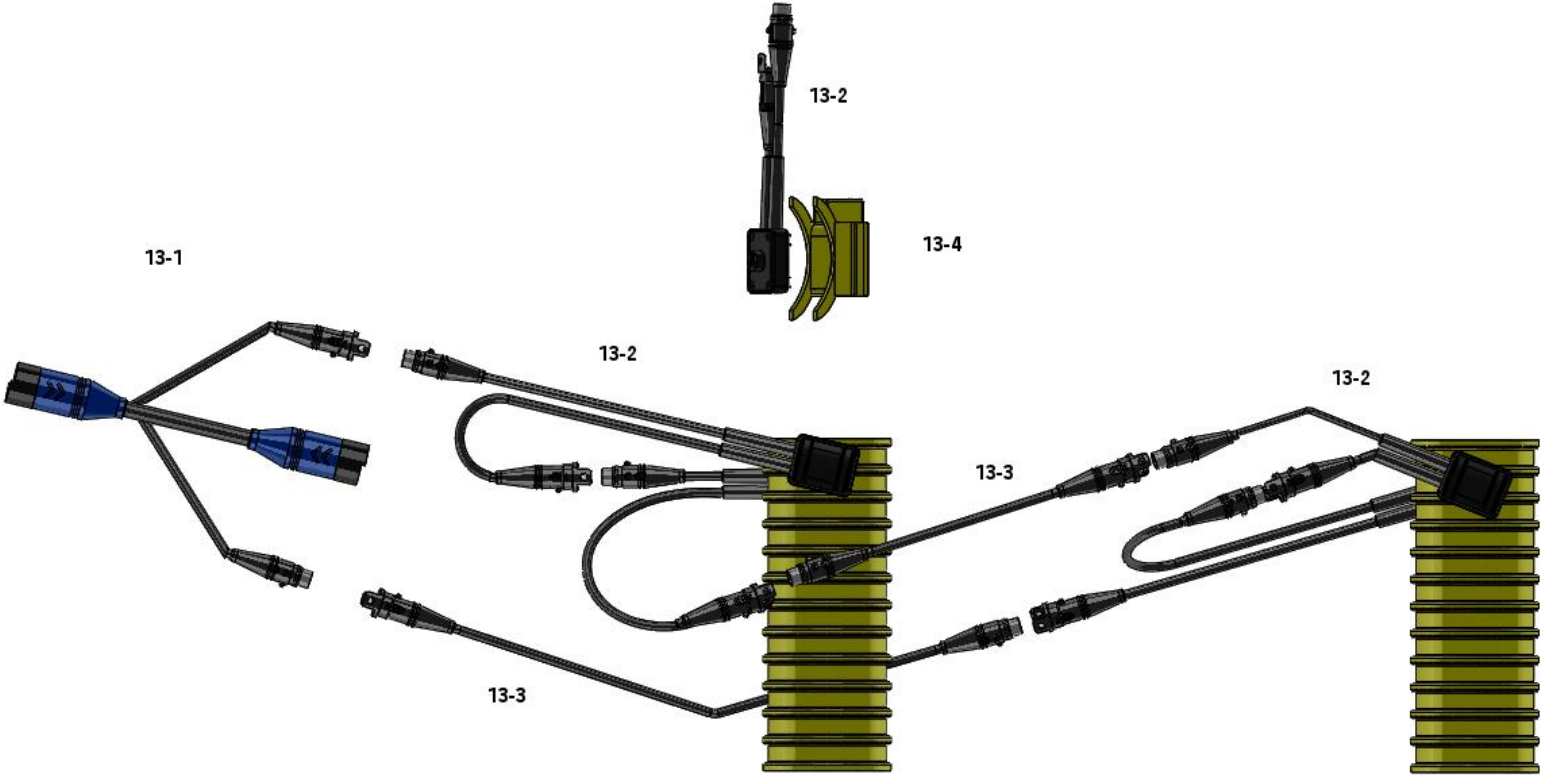

Tank Delivery Sensor Option

Reference Number	Part Number	Description	WiFi	ISO
13-1	9ASTY10	Legend Y- Cable 10ft	X	X
13-2	AGRS013	Legend Reflective Sensor (2 per Tank)	X	X
13-3	9ASTX02	Legend Loop Extension Cable 2ft	X	X
13-3	9ASTX04	Legend Loop Extension Cable 4ft	X	X
13-3	9ASTX10	Legend Loop Extension Cable 10ft	X	X
13-3	9ASTX20	Legend Loop Extension Cable 20ft	X	X
13-4	AGRS016	Holder for Sensor (2 per Tank)	X	X