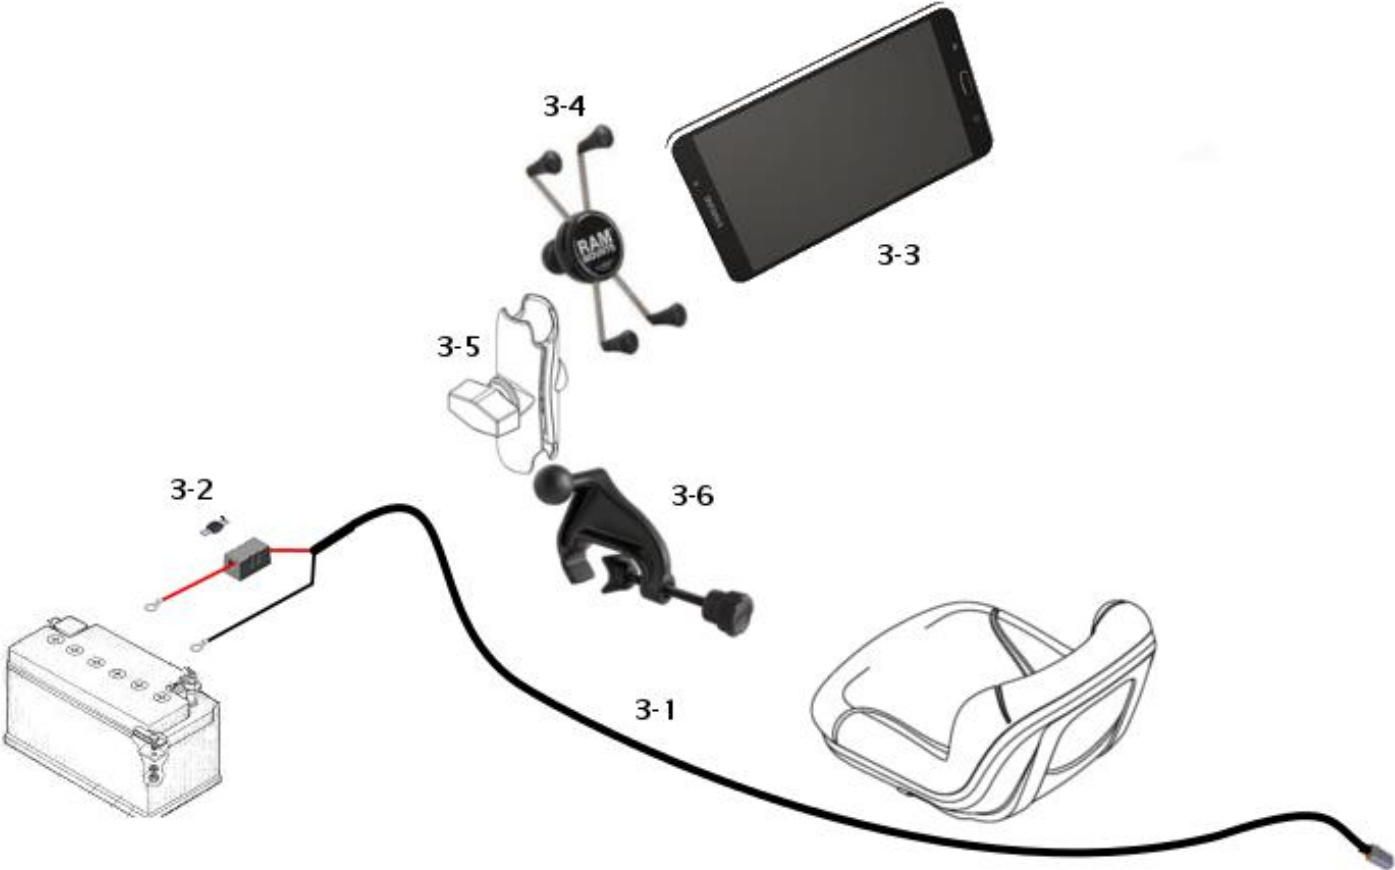

LEGEND
ADVANCED
SYSTEM
CATALOG
2018

Seeder Physical Configuration

Tractor (Page 3)

- Battery Harness
- Tablet
- Tablet Ram Mounts

Tool Bar (Page 5)

- Ecu
- Seed Sensors
- Work switch

Tank (Page 7)

- Section Adapter Harness
- Work Switch
- Speed Sensor

Tractor (Page 3)

- Battery Harness
- Tablet
- Tablet Ram Mounts

Tank (Page 9)

- Ecu
- Section Adapter Harness
- Work Switch
- Speed Sensor
- Main Extension Cable

Tool Bar (Page 11)

- Seed Sensors
- Work switch

Tractor and Cab Components

Reference Number	Part Number	Description	WiFi	ISO
3-1	AGD2006	Battery Harness 22ft	X	
3-2	050010001	FUSE MIDI 30A 32VDC	X	
3-3	AGWL170	Tablet Android 8" WiFi/GPS 8GB	X	
3-4	850033009	Ram Mount Tablet Cradle	X	
3-5	850033001	Ram Mount Arm	X	
3-6	850030002	Ram Mount Yoke Clamp	X	

Tool Bar Components for Tow Behind Tank

Reference Number	Part Number	Description	WiFi	ISO
5-1	AGD1733	Battery WiFi Power Harness	X	
5-2	AGD1710	The Legend SA ECU	X	X
5-3	050013007	Antenna 7"	X	
5-4	AGD1741	3-Loop 10-Section 4-PSI 1-Work Harness	X	X
5-5	AGD1717	CAN to AmpSeal Power Harness		X
5-6	AGD1718	ISO Power/CAN Tee Harness		X
5-7	AGD3093	CAN Terminator		X
5-8	AGD1720	Section Extension Harness 40ft	X	X
5-9	AGSH001	Reed Switch Sensor 20ft	X	X
5-10	9ARTM10	Main Extension Cable 10ft	X	X
5-10	9ARTM20	Main Extension Cable 20ft	X	X
5-11	9ASTY10	Legend Y- Cable 10ft	X	X
5-12	9ASTX02	Legend Loop Extension Cable 2ft	X	X
5-12	9ASTX04	Legend Loop Extension Cable 4ft	X	X
5-12	9ASTX10	Legend Loop Extension Cable 10ft	X	X
5-12	9ASTX20	Legend Loop Extension Cable 20ft	X	X
5-13	AGST22E	Legend Seed Sensor 7/8" (22mm)	X	X
5-13	AGST24E	Legend Seed Sensor 1-5/16" (24mm)	X	X
5-13	AGST25E	Legend Seed Sensor 1" (25mm)	X	X
5-13	AGST30E	Legend Seed Sensor 1-3/16" (30mm)	X	X
5-13	AGST32E	Legend Seed Sensor 1-1/4" (32mm)	X	X
5-13	AGST38E	Legend Seed Sensor 1-1/2" (38mm)	X	X
5-14	9KHC016	Hose Clamp Size #16 Stainless Steel Bag of 10	X	X