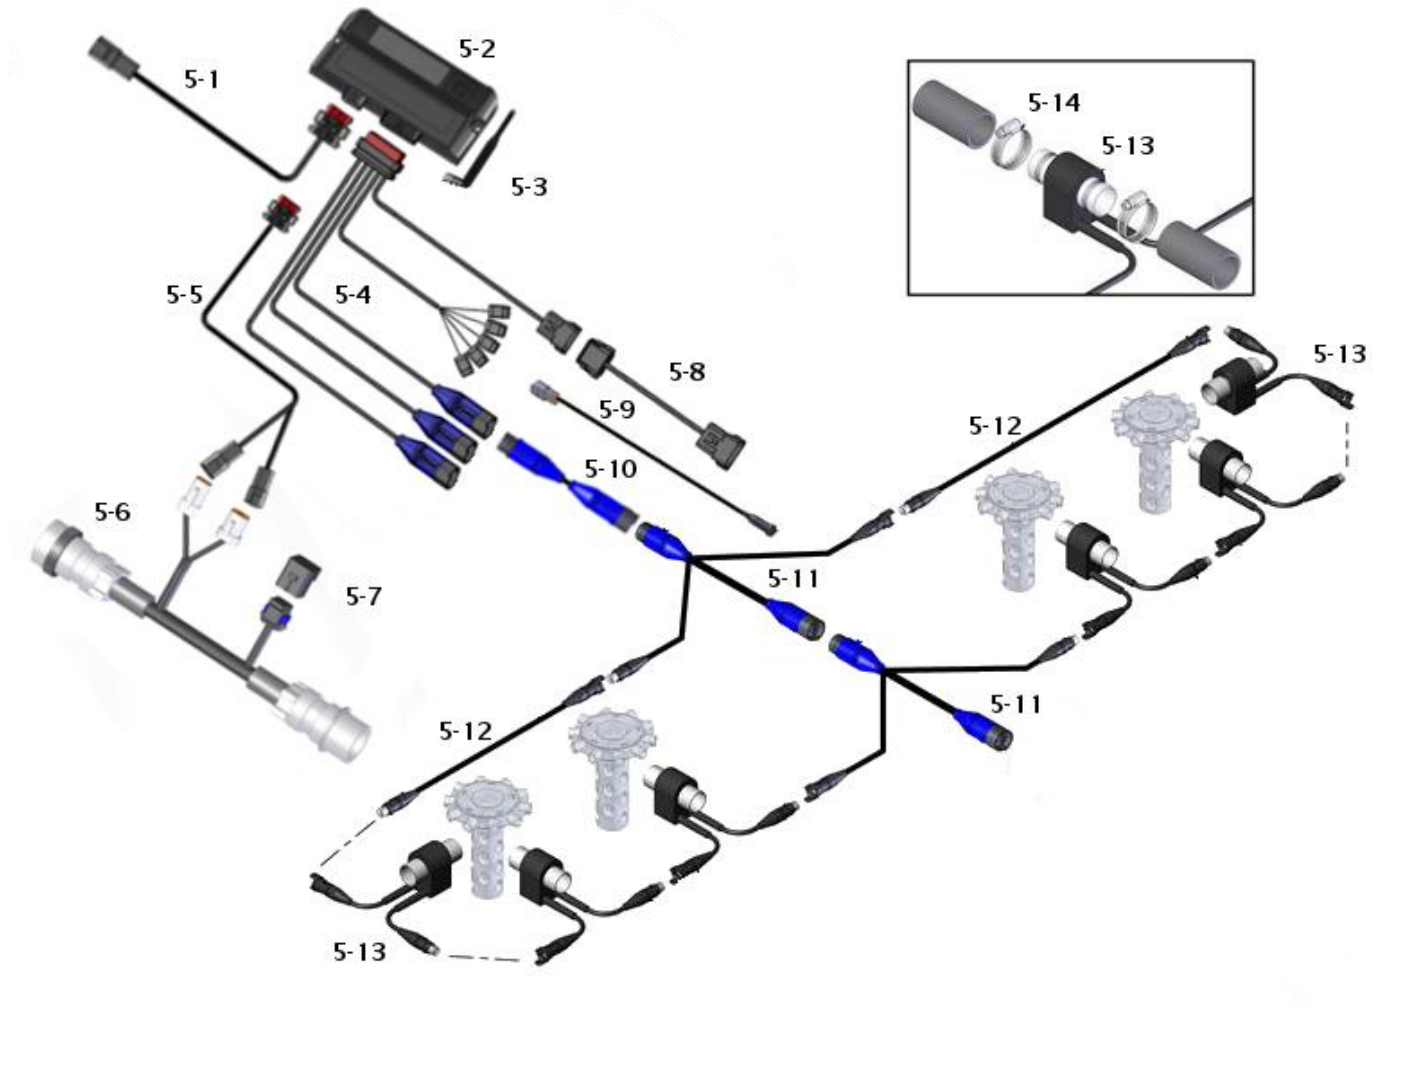

Tractor (Page 3)

- Battery Harness
- Tablet
- Tablet Ram Mounts

Tank (Page 9)

- Ecu
- Section Adapter Harness
- Work Switch
- Speed Sensor
- Main Extension Cable

Tool Bar (Page 11)

- Seed Sensors
- Work switch

Tractor and Cab Components

Reference Number	Part Number	Description	WiFi	ISO
3-1	AGD2006	Battery Harness 22ft	X	
3-2	050010001	FUSE MIDI 30A 32VDC	X	
3-3	AGWL170	Tablet Android 8" WiFi/GPS 8GB	X	
3-4	850033009	Ram Mount Tablet Cradle	X	
3-5	850033001	Ram Mount Arm	X	
3-6	850030002	Ram Mount Yoke Clamp	X	

Tool Bar Components for Tow Behind Tank

Reference Number	Part Number	Description	WiFi	ISO
5-1	AGD1733	Battery WiFi Power Harness	X	
5-2	AGD1710	The Legend SA ECU	X	X
5-3	050013007	Antenna 7"	X	
5-4	AGD1741	3-Loop 10-Section 4-PSI 1-Work Harness	X	X
5-5	AGD1717	CAN to AmpSeal Power Harness		X
5-6	AGD1718	ISO Power/CAN Tee Harness		X
5-7	AGD3093	CAN Terminator		X
5-8	AGD1720	Section Extension Harness 40ft	X	X
5-9	AGSH001	Reed Switch Sensor 20ft	X	X
5-10	9ARTM10	Main Extension Cable 10ft	X	X
5-10	9ARTM20	Main Extension Cable 20ft	X	X
5-11	9ASTY10	Legend Y- Cable 10ft	X	X
5-12	9ASTX02	Legend Loop Extension Cable 2ft	X	X
5-12	9ASTX04	Legend Loop Extension Cable 4ft	X	X
5-12	9ASTX10	Legend Loop Extension Cable 10ft	X	X
5-12	9ASTX20	Legend Loop Extension Cable 20ft	X	X
5-13	AGST22E	Legend Seed Sensor 7/8" (22mm)	X	X
5-13	AGST24E	Legend Seed Sensor 1-5/16" (24mm)	X	X
5-13	AGST25E	Legend Seed Sensor 1" (25mm)	X	X
5-13	AGST30E	Legend Seed Sensor 1-3/16" (30mm)	X	X
5-13	AGST32E	Legend Seed Sensor 1-1/4" (32mm)	X	X
5-13	AGST38E	Legend Seed Sensor 1-1/2" (38mm)	X	X
5-14	9KHC016	Hose Clamp Size #16 Stainless Steel Bag of 10	X	X