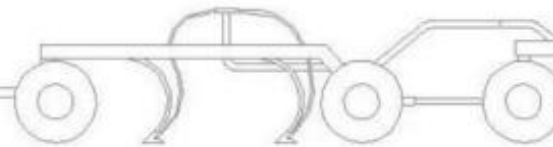

LEGEND
ADVANCED
SYSTEM
CATALOG
2018

Seeder Physical Configuration

Tractor (Page 3)

- Battery Harness
- Tablet
- Tablet Ram Mounts

Tool Bar (Page 5)

- Ecu
- Seed Sensors
- Work switch

Tank (Page 7)

- Section Adapter Harness
- Work Switch
- Speed Sensor