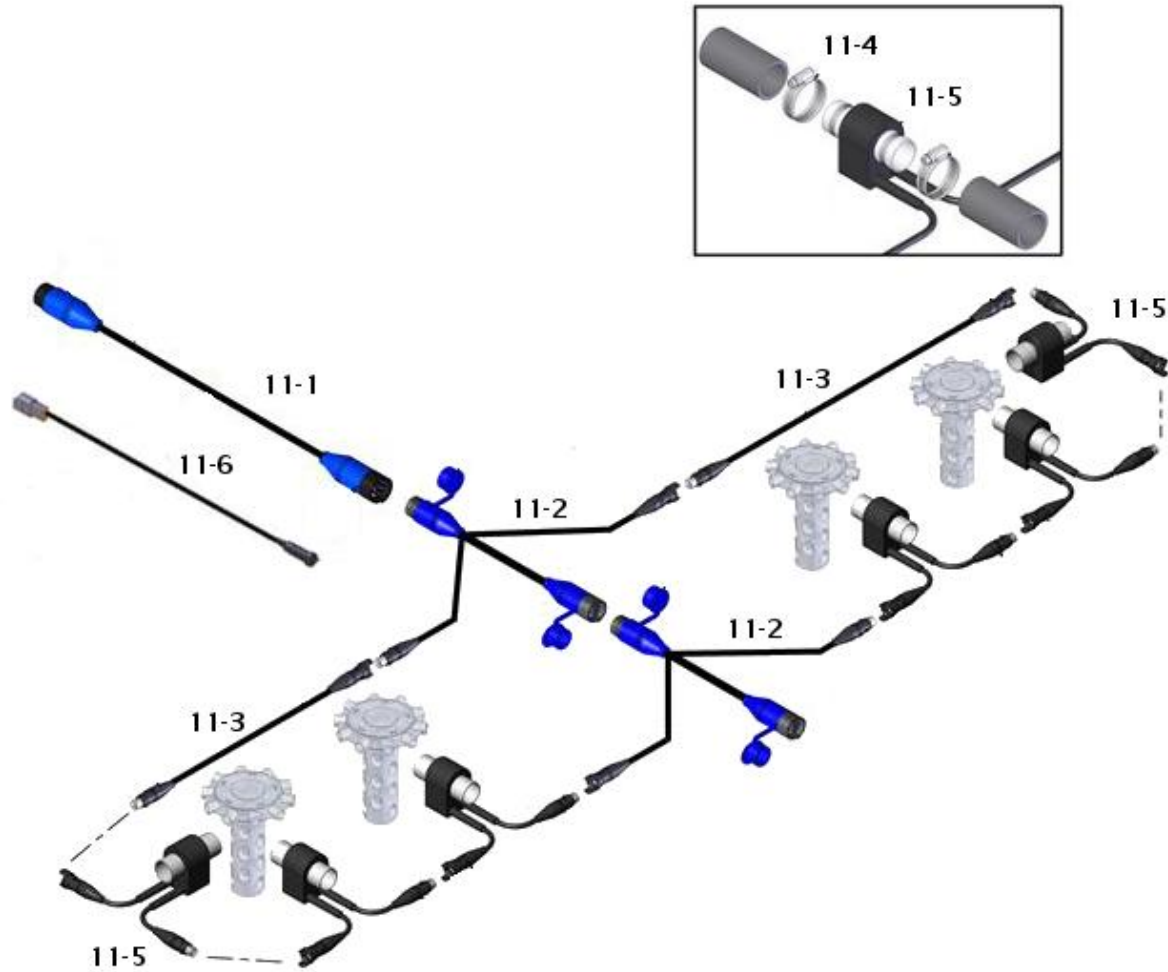

Tool Bar Components for Tow Between Tank

Reference Number	Part Number	Description	WiFi	ISO
11-1	9ARTM10	Main Extension Cable 10ft	X	X
11-1	9ARTM20	Main Extension Cable 20ft	X	X
11-2	9ASTY10	Legend Y- Cable 10ft	X	X
11-3	9ASTX02	Legend Loop Extension Cable 2ft	X	X
11-3	9ASTX04	Legend Loop Extension Cable 4ft	X	X
11-3	9ASTX10	Legend Loop Extension Cable 10ft	X	X
11-3	9ASTX20	Legend Loop Extension Cable 20ft	X	X
11-4	9KHC016	Hose Clamp Size #16 Stainless Steel Bag of 10	X	X
11-5	AGST22E	Legend Seed Sensor 7/8" (22mm)	X	X
11-5	AGST24E	Legend Seed Sensor 1-5/16" (24mm)	X	X
11-5	AGST25E	Legend Seed Sensor 1" (25mm)	X	X
11-5	AGST30E	Legend Seed Sensor 1-3/16" (30mm)	X	X
11-5	AGST32E	Legend Seed Sensor 1-1/4" (32mm)	X	X
11-5	AGST38E	Legend Seed Sensor 1-1/2" (38mm)	X	X
11-6	AGSH001	Reed Switch Sensor 20ft	X	X