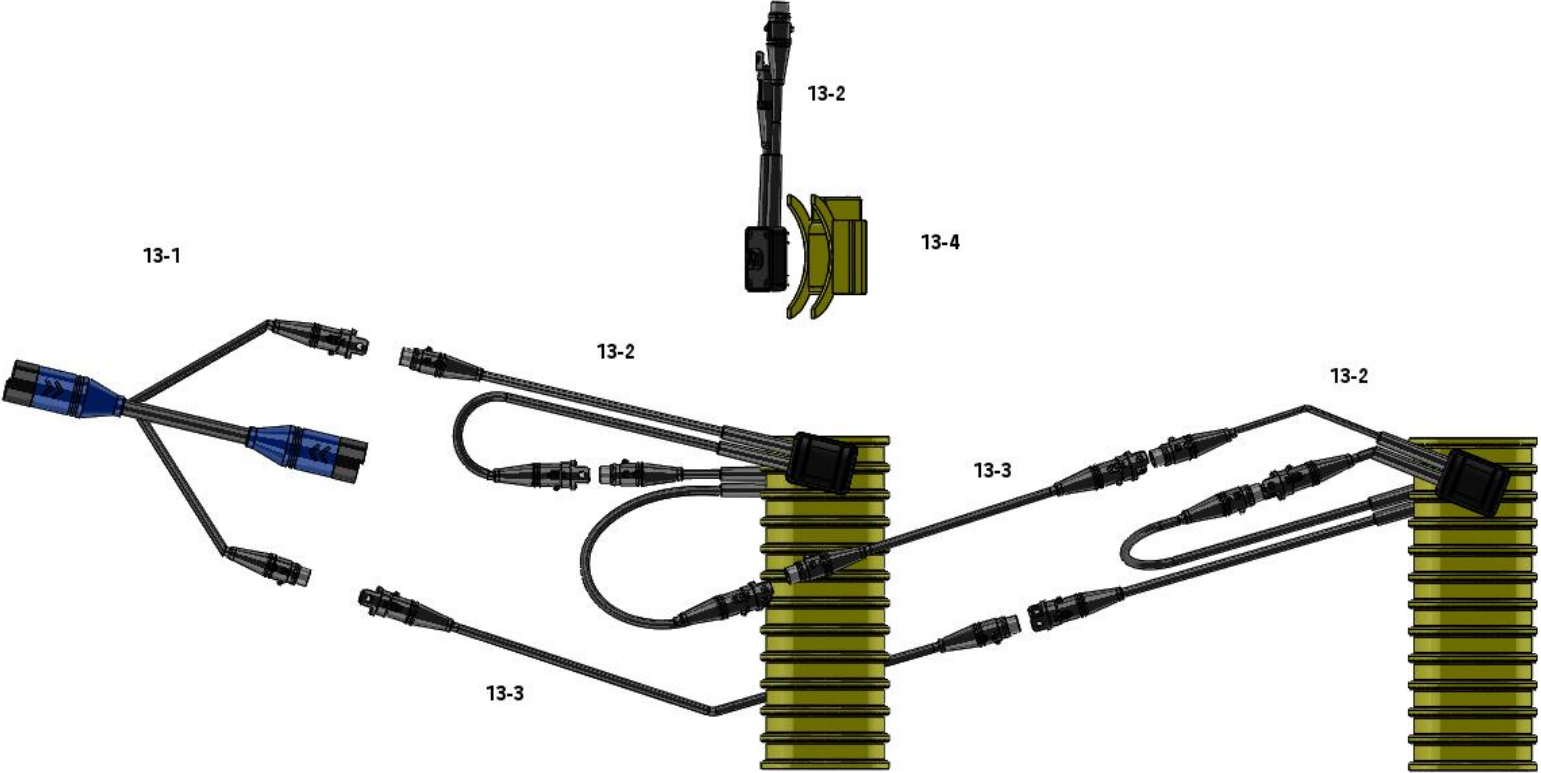

Tank Delivery Sensor Option

Reference Number	Part Number	Description	WiFi	ISO
13-1	9ASTY10	Legend Y- Cable 10ft	X	X
13-2	AGRS013	Legend Reflective Sensor (2 per Tank)	X	X
13-3	9ASTX02	Legend Loop Extension Cable 2ft	X	X
13-3	9ASTX04	Legend Loop Extension Cable 4ft	X	X
13-3	9ASTX10	Legend Loop Extension Cable 10ft	X	X
13-3	9ASTX20	Legend Loop Extension Cable 20ft	X	X
13-4	AGRS016	Holder for Sensor (2 per Tank)	X	X