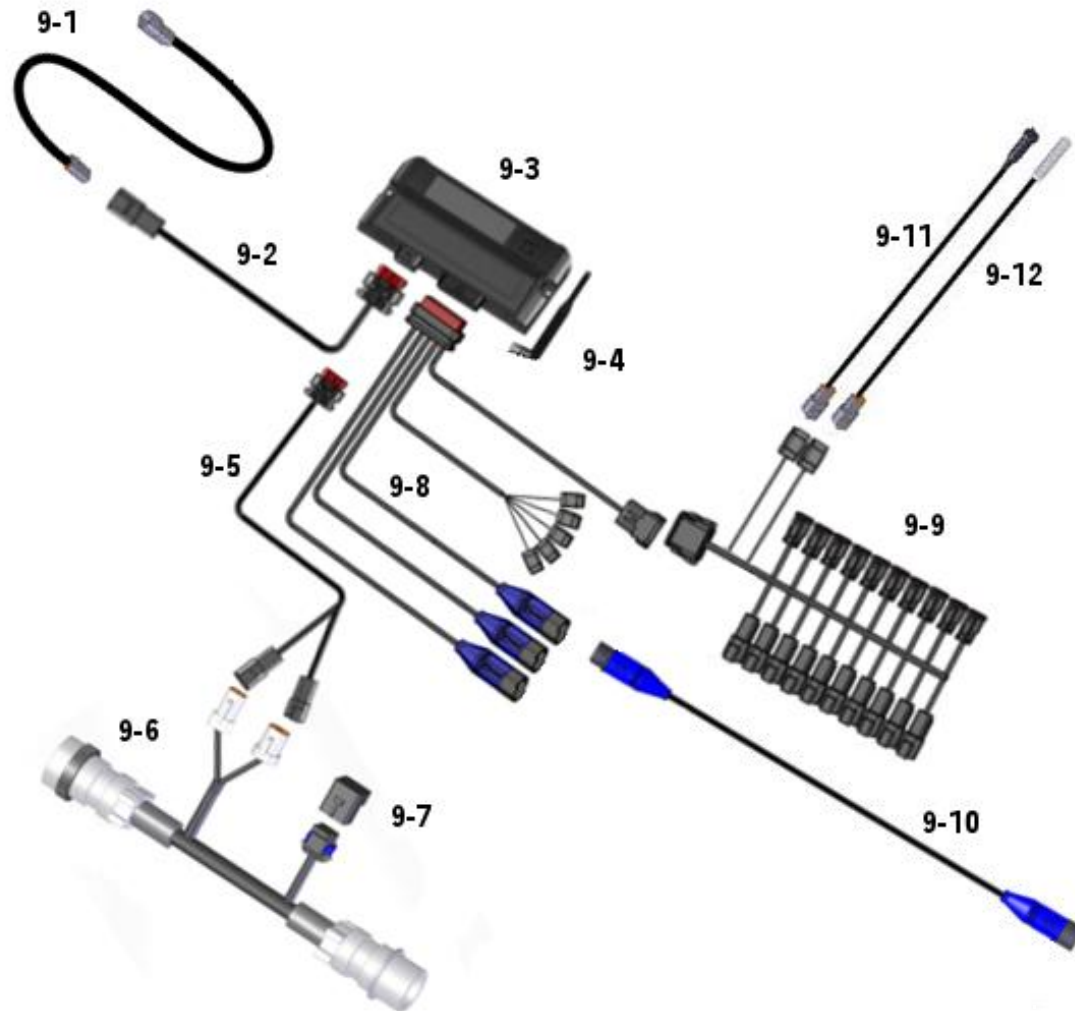

Tool Bar Components for Tow Behind Tank

Reference Number	Part Number	Description	WiFi	ISO
5-1	AGD1733	Battery WiFi Power Harness	X	
5-2	AGD1710	The Legend SA ECU	X	X
5-3	050013007	Antenna 7"	X	
5-4	AGD1741	3-Loop 10-Section 4-PSI 1-Work Harness	X	X
5-5	AGD1717	CAN to AmpSeal Power Harness		X
5-6	AGD1718	ISO Power/CAN Tee Harness		X
5-7	AGD3093	CAN Terminator		X
5-8	AGD1720	Section Extension Harness 40ft	X	X
5-9	AGSH001	Reed Switch Sensor 20ft	X	X
5-10	9ARTM10	Main Extension Cable 10ft	X	X
5-10	9ARTM20	Main Extension Cable 20ft	X	X
5-11	9ASTY10	Legend Y- Cable 10ft	X	X
5-12	9ASTX02	Legend Loop Extension Cable 2ft	X	X
5-12	9ASTX04	Legend Loop Extension Cable 4ft	X	X
5-12	9ASTX10	Legend Loop Extension Cable 10ft	X	X
5-12	9ASTX20	Legend Loop Extension Cable 20ft	X	X
5-13	AGST22E	Legend Seed Sensor 7/8" (22mm)	X	X
5-13	AGST24E	Legend Seed Sensor 1-5/16" (24mm)	X	X
5-13	AGST25E	Legend Seed Sensor 1" (25mm)	X	X
5-13	AGST30E	Legend Seed Sensor 1-3/16" (30mm)	X	X
5-13	AGST32E	Legend Seed Sensor 1-1/4" (32mm)	X	X
5-13	AGST38E	Legend Seed Sensor 1-1/2" (38mm)	X	X
5-14	9KHC016	Hose Clamp Size #16 Stainless Steel Bag of 10	X	X

Tank Components for Tow Behind Tank

Reference Number	Part Number	Description	WiFi	ISO
7-1	AGD1725	Section Aware Air Cart Harness	X	X
7-2	AGSH001	Reed Switch Sensor 20ft	X	X
7-3	AGSH007	Hall Effect Sensor M12 6ft	X	X

Tank Components for Tow Between Tank

Reference Number	Part Number	Description	WiFi	ISO
9-1	AGD2020	Battery Extension Harness	X	
9-2	AGD1733	Battery WiFi Power Harness	X	
9-3	AGD1710	The Legend SA ECU	X	X
9-4	050013007	Antenna 7"	X	
9-5	AGD1717	CAN to AmpSeal Power Harness		X
9-6	AGD1718	ISO Power/CAN Tee Harness		X
9-7	AGD3093	CAN Terminator		X
9-8	AGD1741	3-Loop 10-Section 4-PSI 1-Work Harness	X	X
9-9	AGD1725	Section Aware Air Cart Harness	X	X
9-10	9ARTM10	Main Extension Cable 10ft	X	X
9-10	9ARTM20	Main Extension Cable 20ft	X	X
9-11	AGSH001	Reed Switch Sensor 20ft	X	X
9-12	AGSH007	Hall Effect Sensor M12 6ft	X	X