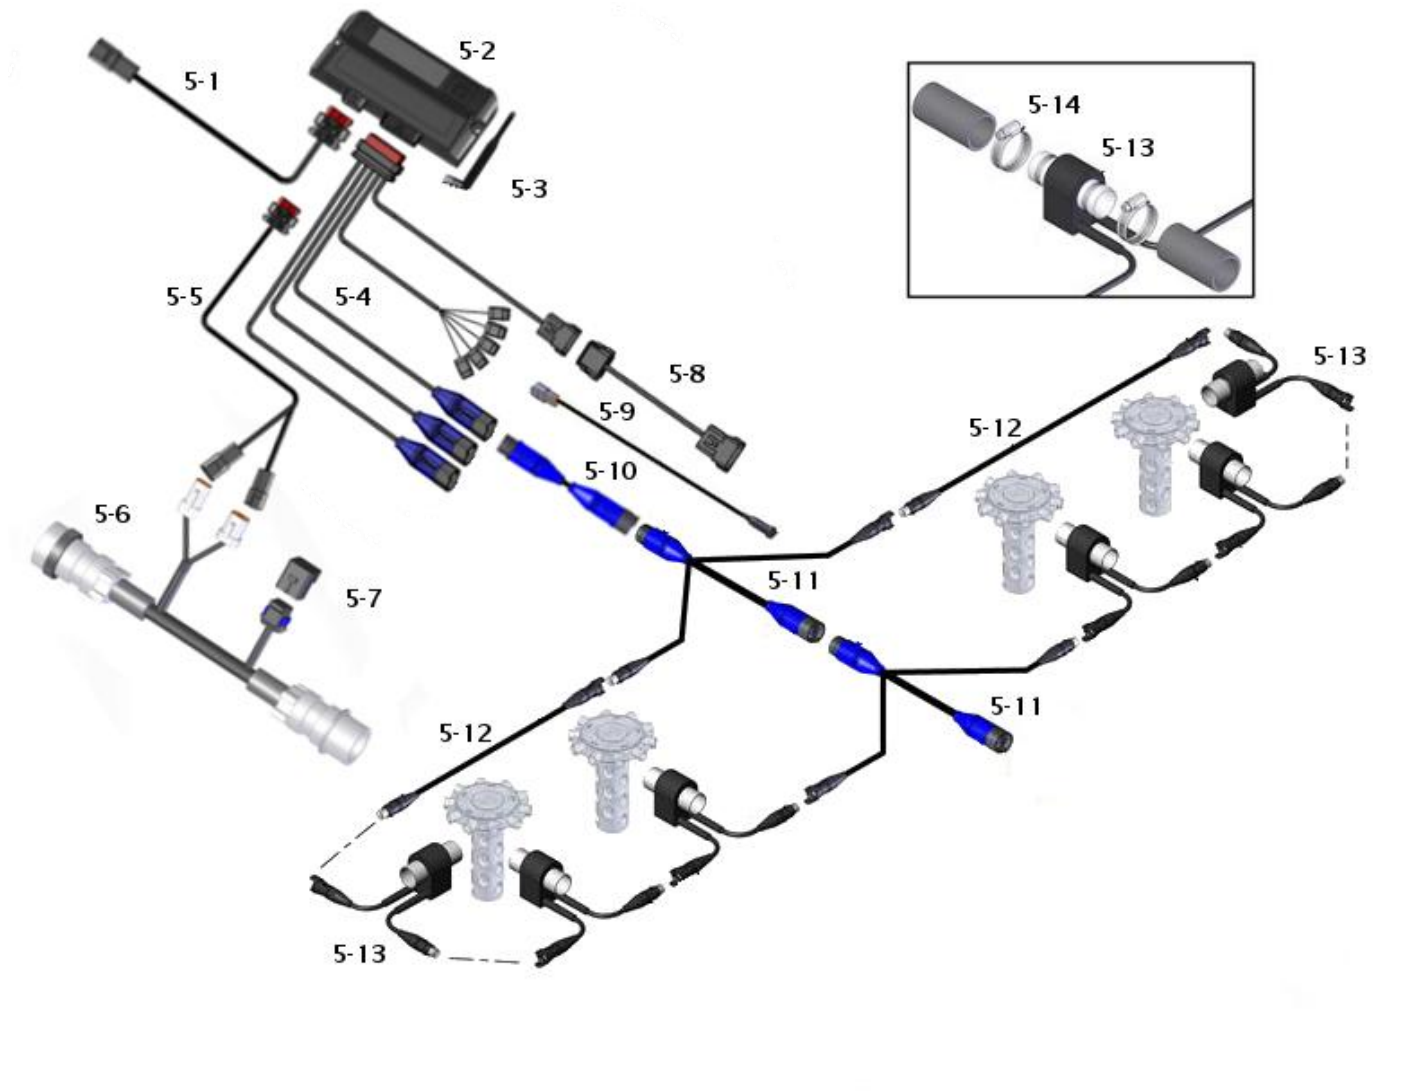

Tractor (Page 3)

- Battery Harness
- Tablet
- Tablet Ram Mounts

Tank (Page 9)

- Ecu
- Section Adapter Harness
- Work Switch
- Speed Sensor
- Main Extension Cable

Tool Bar (Page 11)

- Seed Sensors
- Work switch

Tractor and Cab Components

Reference Number	Part Number	Description	WiFi	ISO
3-1	AGD2006	Battery Harness 22ft	X	
3-2	050010001	FUSE MIDI 30A 32VDC	X	
3-3	AGWL170	Tablet Android 8" WiFi/GPS 8GB	X	
3-4	850033009	Ram Mount Tablet Cradle	X	
3-5	850033001	Ram Mount Arm	X	
3-6	850030002	Ram Mount Yoke Clamp	X	

Tool Bar Components for Tow Behind Tank

Reference Number	Part Number	Description	WiFi	ISO
5-1	AGD1733	Battery WiFi Power Harness	X	
5-2	AGD1710	The Legend SA ECU	X	X
5-3	050013007	Antenna 7"	X	
5-4	AGD1741	3-Loop 10-Section 4-PSI 1-Work Harness	X	X
5-5	AGD1717	CAN to AmpSeal Power Harness		X
5-6	AGD1718	ISO Power/CAN Tee Harness		X
5-7	AGD3093	CAN Terminator		X
5-8	AGD1720	Section Extension Harness 40ft	X	X
5-9	AGSH001	Reed Switch Sensor 20ft	X	X
5-10	9ARTM10	Main Extension Cable 10ft	X	X
5-10	9ARTM20	Main Extension Cable 20ft	X	X
5-11	9ASTY10	Legend Y- Cable 10ft	X	X
5-12	9ASTX02	Legend Loop Extension Cable 2ft	X	X
5-12	9ASTX04	Legend Loop Extension Cable 4ft	X	X
5-12	9ASTX10	Legend Loop Extension Cable 10ft	X	X
5-12	9ASTX20	Legend Loop Extension Cable 20ft	X	X
5-13	AGST22E	Legend Seed Sensor 7/8" (22mm)	X	X
5-13	AGST24E	Legend Seed Sensor 1-5/16" (24mm)	X	X
5-13	AGST25E	Legend Seed Sensor 1" (25mm)	X	X
5-13	AGST30E	Legend Seed Sensor 1-3/16" (30mm)	X	X
5-13	AGST32E	Legend Seed Sensor 1-1/4" (32mm)	X	X
5-13	AGST38E	Legend Seed Sensor 1-1/2" (38mm)	X	X
5-14	9KHC016	Hose Clamp Size #16 Stainless Steel Bag of 10	X	X