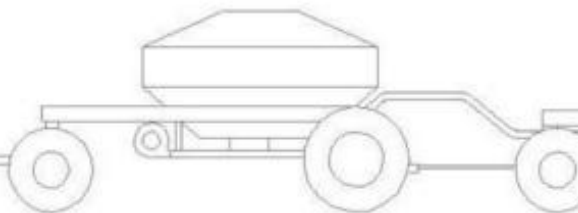

Tank (Page 9)

- Ecu
- Section Adapter Harness
- Work Switch
- Speed Sensor
- Main Extension Cable