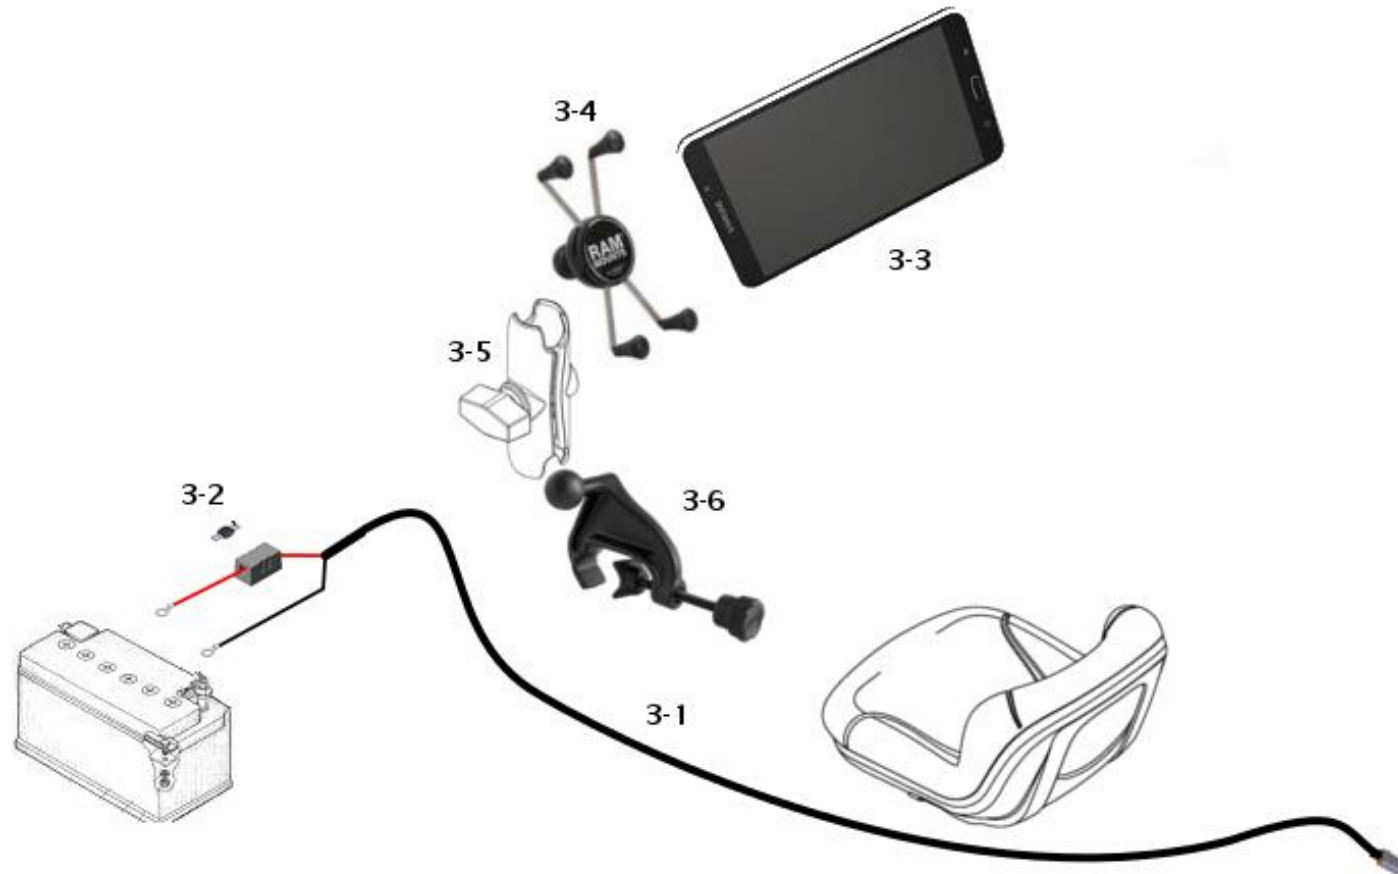

Tool Bar (Page 5)

- Ecu
- Seed Sensors
- Work switch

Tank (Page 7)

Tractor (Page 3)

- Battery Harness
- Tablet
- Tablet Ram Mounts

Tank (Page 7)

- Main Extension Cable

Tool Bar (Page 9)

- Ecu
- Seed Sensors
- Work switch

Tractor and Cab Components

Reference Number	Part Number	Description	WiFi	ISO
3-1	AGD2006	Battery Harness 22ft	X	
3-2	050010001	FUSE MIDI 30A 32VDC	X	
3-3	AGWL031	Tablet Android 8" WiFi/GPS 8GB	X	
3-4	850033009	Ram Mount Tablet Cradle	X	
3-5	850033001	Ram Mount 3.7" Arm	X	
3-6	850030002	Ram Mount 1" Round Base	X	

Tool Bar Components for Tow Behind Tank

Reference Number	Part Number	Description	WiFi	ISO
5-1	AGST410	The Legend WiFi ECU	X	
5-2	AGST430	The Legend ISO ECU		X
5-3	050013007	Antenna 7"	X	
5-4	AGD2020	Battery Extension Cable 35ft	X	
5-5	AGD1718	ISO Power/CAN Tee Cable		X
5-6	AGD3093	CAN Terminator		X
5-7	9ARTM10	Main Extension Cable 10ft	X	X
5-7	9ARTM20	Main Extension Cable 20ft	X	X
5-8	9ASTY10	Legend Y- Cable 10ft	X	X
5-9	9ASTX02	Legend Loop Extension Cable 2ft	X	X
5-9	9ASTX04	Legend Loop Extension Cable 4ft	X	X
5-9	9ASTX10	Legend Loop Extension Cable 10ft	X	X
5-9	9ASTX20	Legend Loop Extension Cable 20ft	X	X
5-10	AGST22E	Legend Seed Sensor 7/8" (22mm)	X	X
5-10	AGST24E	Legend Seed Sensor 1-5/16" (24mm)	X	X
5-10	AGST25E	Legend Seed Sensor 1" (25mm)	X	X
5-10	AGST30E	Legend Seed Sensor 1-3/16" (30mm)	X	X
5-10	AGST32E	Legend Seed Sensor 1-1/4" (32mm)	X	X
5-10	AGST38E	Legend Seed Sensor 1-1/2" (38mm)	X	X
5-11	9KHC016	Hose Clamp Size #16 Stainless Steel Bag of 10	X	X
5-12	9ART036	Tool Bar Sensor Break out Cable	X	X
5-13	AGSH007	Hall Effect Sensor M12 6ft	X	X
5-14	AGSH001	Reed Switch Sensor 20ft	X	X