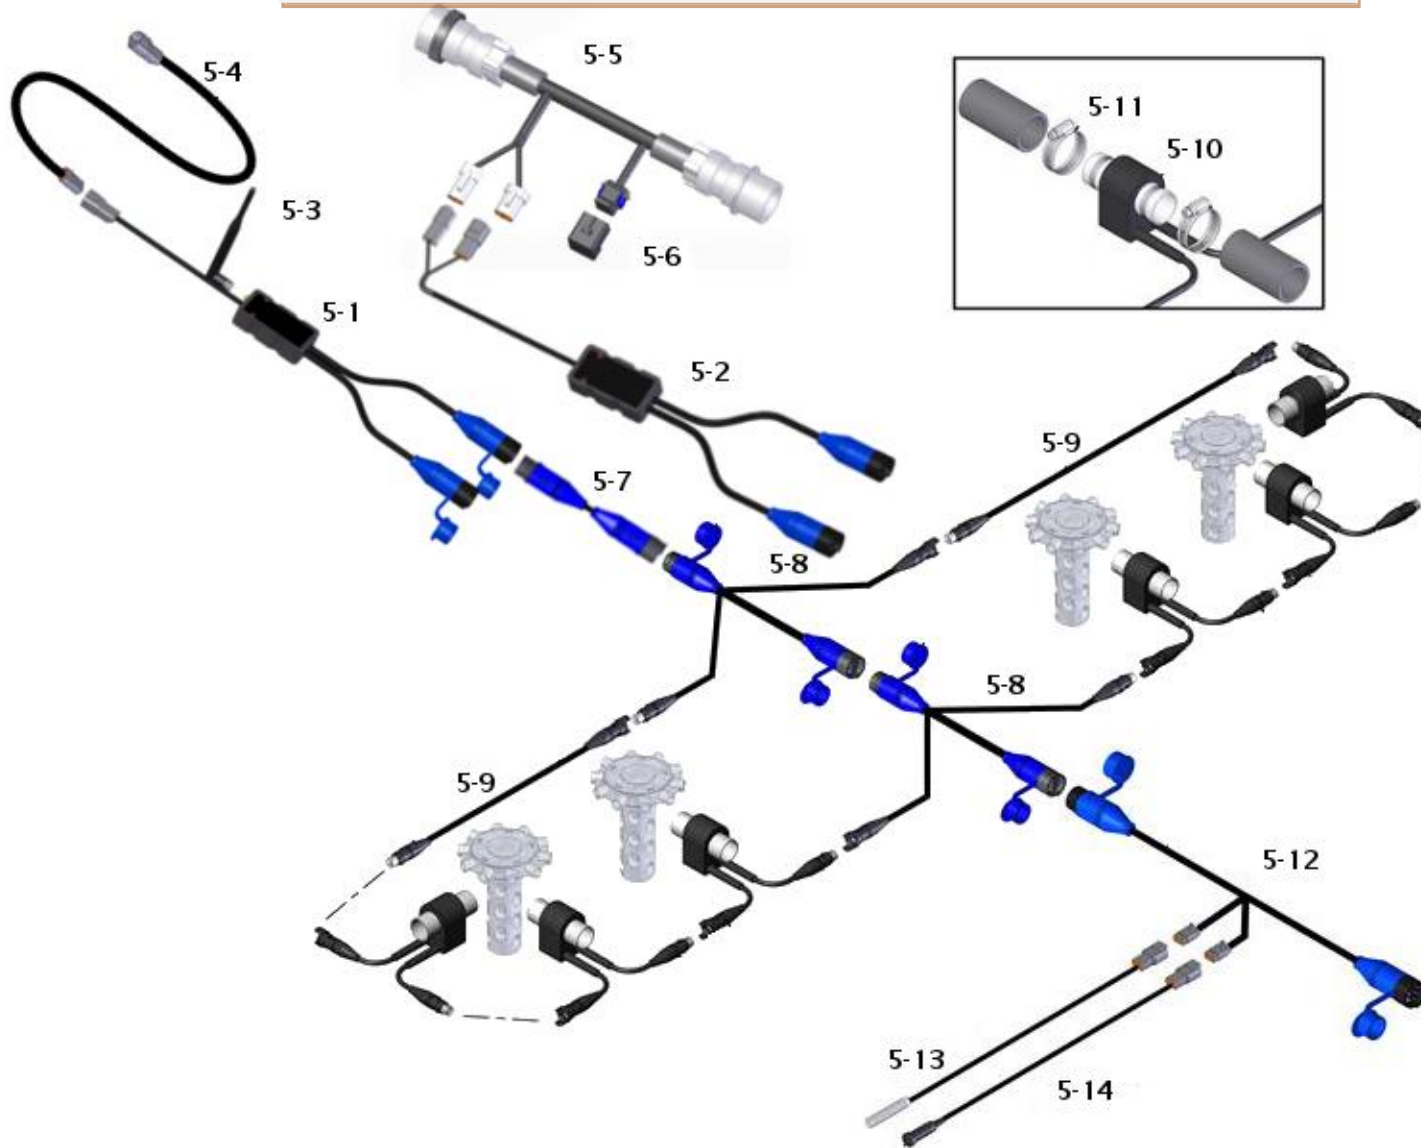

- Ecu
- Seed Sensors
- Work switch

Tractor and Cab Components

Reference Number	Part Number	Description	WiFi	ISO
3-1	AGD2006	Battery Harness 22ft	X	
3-2	050010001	FUSE MIDI 30A 32VDC	X	
3-3	AGWL031	Tablet Android 8" WiFi/GPS 8GB	X	
3-4	850033009	Ram Mount Tablet Cradle	X	
3-5	850033001	Ram Mount 3.7" Arm	X	
3-6	850030002	Ram Mount 1" Round Base	X	

Tool Bar Components for Tow Behind Tank

Reference Number	Part Number	Description	WiFi	ISO
5-1	AGST410	The Legend WiFi ECU	X	
5-2	AGST430	The Legend ISO ECU		X
5-3	050013007	Antenna 7"	X	
5-4	AGD2020	Battery Extension Cable 35ft	X	
5-5	AGD1718	ISO Power/CAN Tee Cable		X
5-6	AGD3093	CAN Terminator		X
5-7	9ARTM10	Main Extension Cable 10ft	X	X
5-7	9ARTM20	Main Extension Cable 20ft	X	X
5-8	9ASTY10	Legend Y- Cable 10ft	X	X
5-9	9ASTX02	Legend Loop Extension Cable 2ft	X	X
5-9	9ASTX04	Legend Loop Extension Cable 4ft	X	X
5-9	9ASTX10	Legend Loop Extension Cable 10ft	X	X
5-9	9ASTX20	Legend Loop Extension Cable 20ft	X	X
5-10	AGST22E	Legend Seed Sensor 7/8" (22mm)	X	X
5-10	AGST24E	Legend Seed Sensor 1-5/16" (24mm)	X	X
5-10	AGST25E	Legend Seed Sensor 1" (25mm)	X	X
5-10	AGST30E	Legend Seed Sensor 1-3/16" (30mm)	X	X
5-10	AGST32E	Legend Seed Sensor 1-1/4" (32mm)	X	X
5-10	AGST38E	Legend Seed Sensor 1-1/2" (38mm)	X	X
5-11	9KHC016	Hose Clamp Size #16 Stainless Steel Bag of 10	X	X
5-12	9ART036	Tool Bar Sensor Break out Cable	X	X
5-13	AGSH007	Hall Effect Sensor M12 6ft	X	X
5-14	AGSH001	Reed Switch Sensor 20ft	X	X

Tank Components for Tow Between Tank

Reference Number	Part Number	Description	WiFi	ISO
7-1	AGST410	The Legend WiFi ECU	X	
7-2	AGST430	The Legend ISO ECU		X
7-3	050013007	Antenna 7"	X	
7-4	AGD2020	Battery Extension Cable 35ft	X	
7-5	AGD1718	ISO Power/CAN Tee Cable		X
7-6	AGD3093	CAN Terminator		X
7-7	9ARTM10	Main Extension Cable 10ft	X	X
7-7	9ARTM20	Main Extension Cable 20ft	X	X