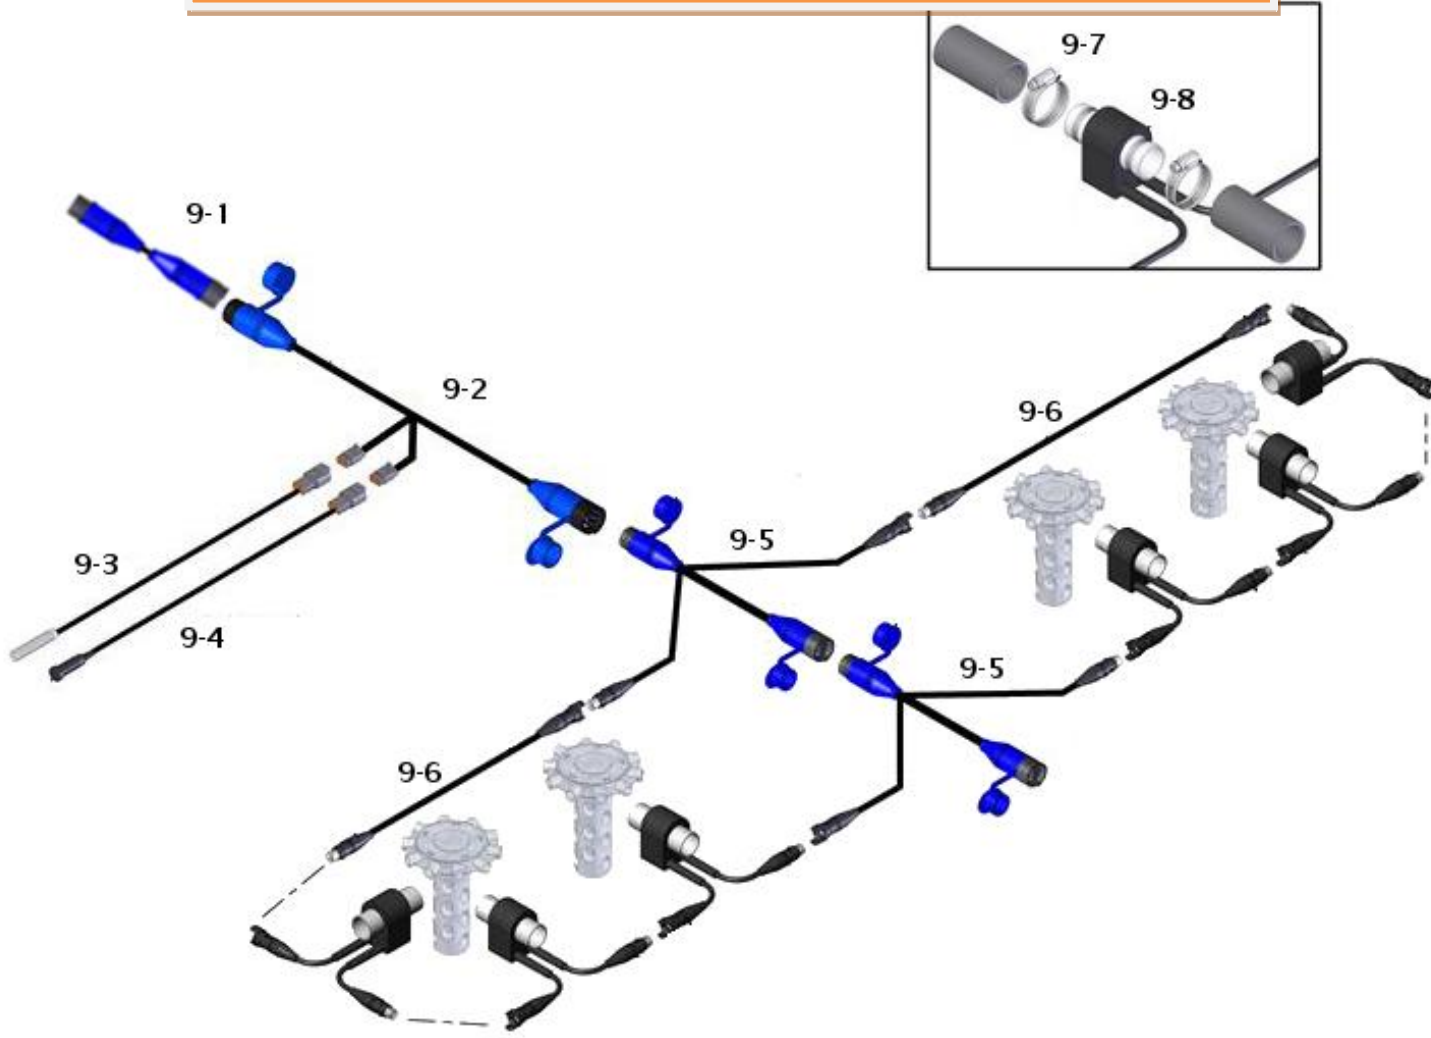

Tool Bar Components for Tow Between Tank

Reference Number	Part Number	Description	WiFi	ISO
9-1	9ARTM10	Main Extension Cable 10ft	X	X
9-1	9ARTM20	Main Extension Cable 20ft	X	X
9-2	9ART036	Tool Bar Sensor Break out Cable	X	X
9-3	AGSH007	Hall Effect Sensor M12 6ft	X	X
9-4	AGSH001	Reed Switch Sensor 20ft	X	X
9-5	9ASTY10	Legend Y- Cable 10ft	X	X
9-6	9ASTX02	Legend Loop Extension Cable 2ft	X	X
9-6	9ASTX04	Legend Loop Extension Cable 4ft	X	X
9-6	9ASTX10	Legend Loop Extension Cable 10ft	X	X
9-6	9ASTX20	Legend Loop Extension Cable 20ft	X	X
9-7	9KHC016	Hose Clamp Size #16 Stainless Steel Bag of 10	X	X
9-8	AGST22E	Legend Seed Sensor 7/8" (22mm)	X	X
9-8	AGST24E	Legend Seed Sensor 1-5/16" (24mm)	X	X
9-8	AGST25E	Legend Seed Sensor 1" (25mm)	X	X
9-8	AGST30E	Legend Seed Sensor 1-3/16" (30mm)	X	X
9-8	AGST32E	Legend Seed Sensor 1-1/4" (32mm)	X	X
9-8	AGST38E	Legend Seed Sensor 1-1/2" (38mm)	X	X