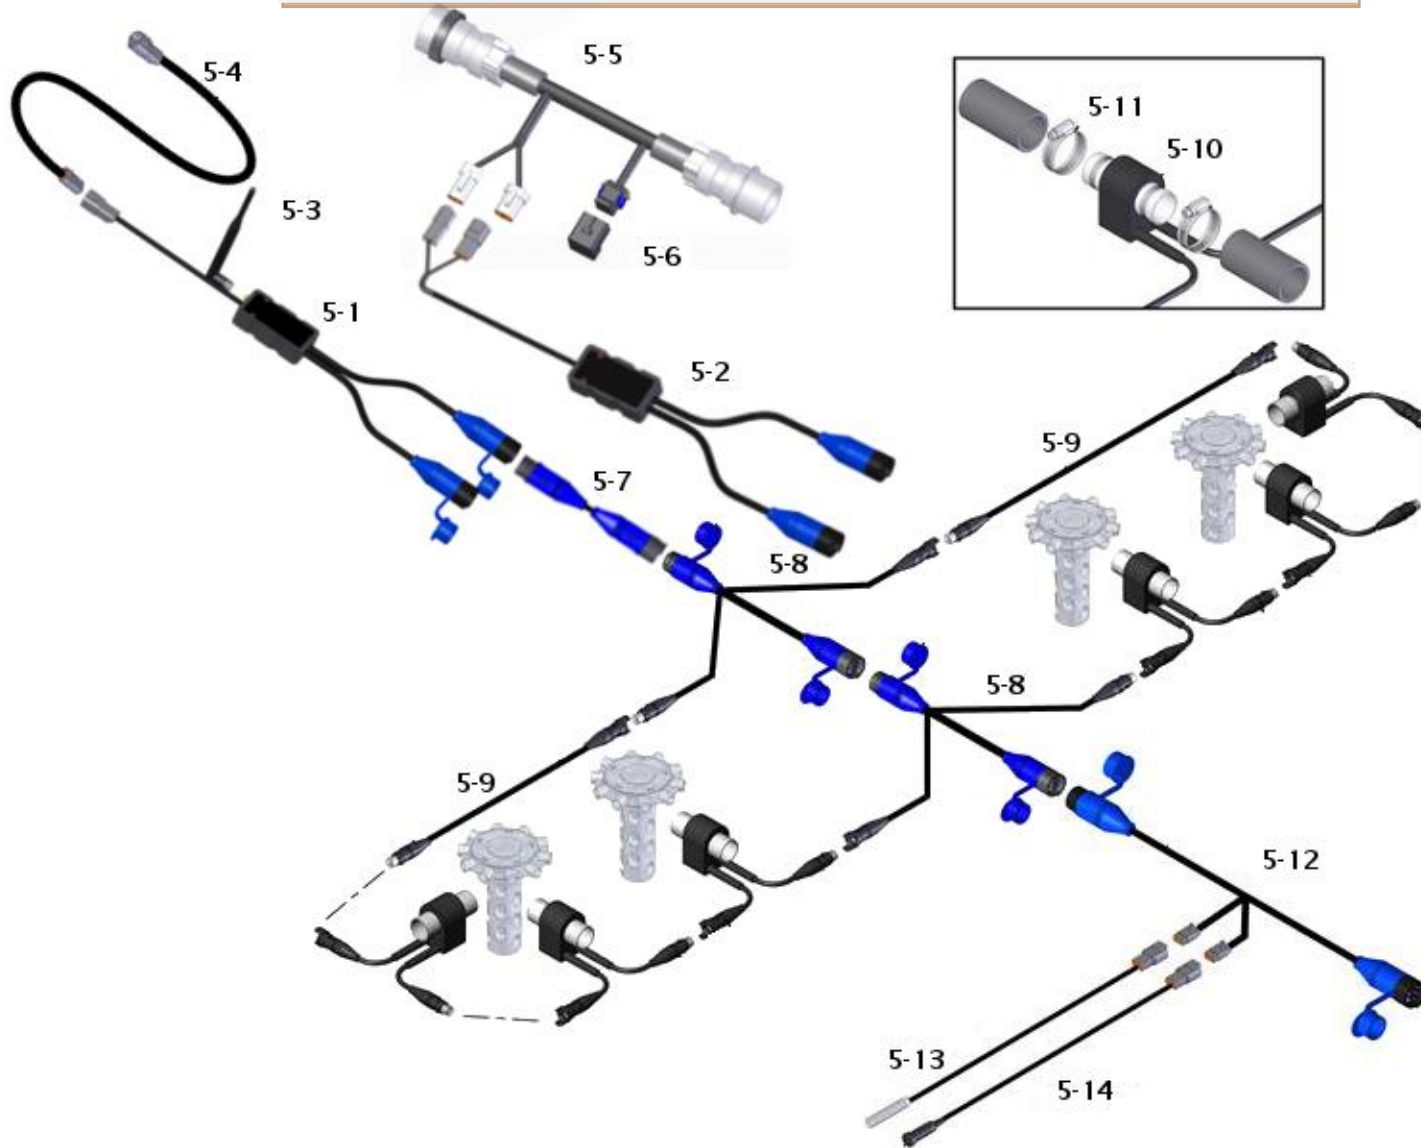

### Tool Bar (Page 9)

- Ecu
- Seed Sensors
- Work switch

## Tractor and Cab Components

Reference Number	Part Number	Description	WiFi	ISO
3-1	AGD2006	Battery Harness 22ft	X	
3-2	050010001	FUSE MIDI 30A 32VDC	X	
3-3	AGWL031	Tablet Android 8" WiFi/GPS 8GB	X	
3-4	850033009	Ram Mount Tablet Cradle	X	
3-5	850033001	Ram Mount 3.7" Arm	X	
3-6	850030002	Ram Mount 1" Round Base	X	

### Tool Bar Components for Tow Behind Tank

Reference Number	Part Number	Description	WiFi	ISO
5-1	AGST410	The Legend WiFi ECU	X	
5-2	AGST430	The Legend ISO ECU		X
5-3	050013007	Antenna 7"	X	
5-4	AGD2020	Battery Extension Cable 35ft	X	
5-5	AGD1718	ISO Power/CAN Tee Cable		X
5-6	AGD3093	CAN Terminator		X
5-7	9ARTM10	Main Extension Cable 10ft	X	X
5-7	9ARTM20	Main Extension Cable 20ft	X	X
5-8	9ASTY10	Legend Y- Cable 10ft	X	X
5-9	9ASTX02	Legend Loop Extension Cable 2ft	X	X
5-9	9ASTX04	Legend Loop Extension Cable 4ft	X	X
5-9	9ASTX10	Legend Loop Extension Cable 10ft	X	X
5-9	9ASTX20	Legend Loop Extension Cable 20ft	X	X
5-10	AGST22E	Legend Seed Sensor 7/8" (22mm)	X	X
5-10	AGST24E	Legend Seed Sensor 1-5/16" (24mm)	X	X
5-10	AGST25E	Legend Seed Sensor 1" (25mm)	X	X
5-10	AGST30E	Legend Seed Sensor 1-3/16" (30mm)	X	X
5-10	AGST32E	Legend Seed Sensor 1-1/4" (32mm)	X	X
5-10	AGST38E	Legend Seed Sensor 1-1/2" (38mm)	X	X
5-11	9KHC016	Hose Clamp Size #16 Stainless Steel Bag of 10	X	X
5-12	9ART036	Tool Bar Sensor Break out Cable	X	X
5-13	AGSH007	Hall Effect Sensor M12 6ft	X	X
5-14	AGSH001	Reed Switch Sensor 20ft	X	X

## Tank Components for Tow Between Tank

Reference Number	Part Number	Description	WiFi	ISO
7-1	AGST410	The Legend WiFi ECU	X	
7-2	AGST430	The Legend ISO ECU		X
7-3	050013007	Antenna 7"	X	
7-4	AGD2020	Battery Extension Cable 35ft	X	
7-5	AGD1718	ISO Power/CAN Tee Cable		X
7-6	AGD3093	CAN Terminator		X
7-7	9ARTM10	Main Extension Cable 10ft	X	X
7-7	9ARTM20	Main Extension Cable 20ft	X	X