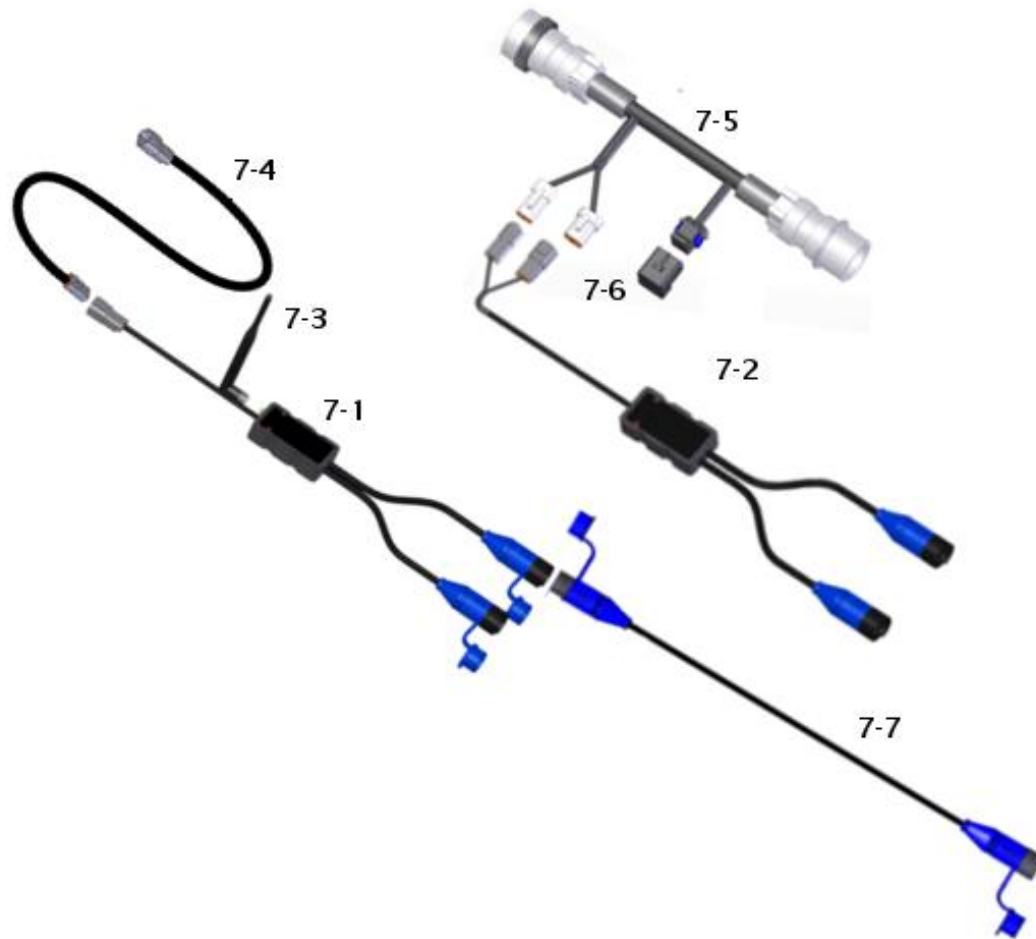

- Ecu
- Seed Sensors
- Work switch

Tractor and Cab Components

| Reference Number | Part Number | Description | WiFi | ISO |
|------------------|-------------|--------------------------------|------|-----|
| 3-1 | AGD2006 | Battery Harness 22ft | X | |
| 3-2 | 050010001 | FUSE MIDI 30A 32VDC | X | |
| 3-3 | AGWL031 | Tablet Android 8" WiFi/GPS 8GB | X | |
| 3-4 | 850033009 | Ram Mount Tablet Cradle | X | |
| 3-5 | 850033001 | Ram Mount 3.7" Arm | X | |
| 3-6 | 850030002 | Ram Mount 1" Round Base | X | |

Tank Components for Tow Between Tank

| Reference Number | Part Number | Description | WiFi | ISO |
|------------------|-------------|------------------------------|------|-----|
| 7-1 | AGST410 | The Legend WiFi ECU | X | |
| 7-2 | AGST430 | The Legend ISO ECU | | X |
| 7-3 | 050013007 | Antenna 7" | X | |
| 7-4 | AGD2020 | Battery Extension Cable 35ft | X | |
| 7-5 | AGD1718 | ISO Power/CAN Tee Cable | | X |
| 7-6 | AGD3093 | CAN Terminator | | X |
| 7-7 | 9ARTM10 | Main Extension Cable 10ft | X | X |
| 7-7 | 9ARTM20 | Main Extension Cable 20ft | X | X |