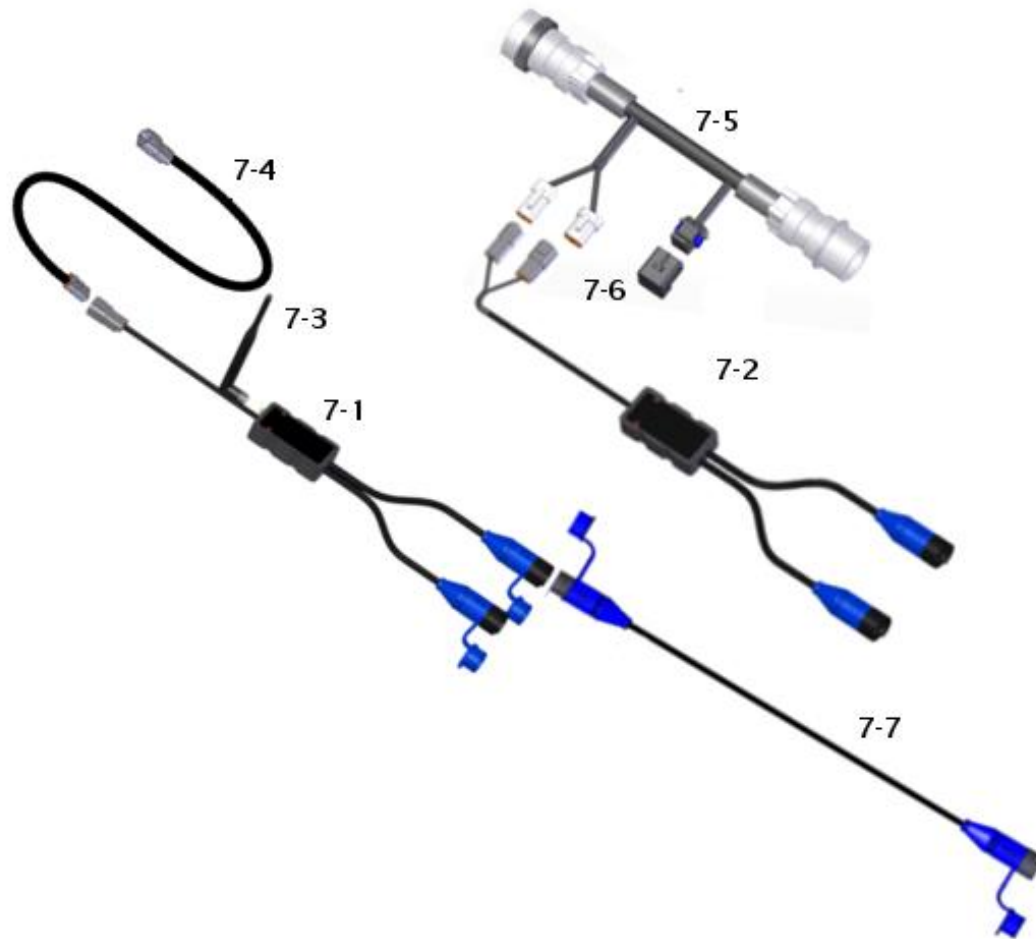

## Tractor and Cab Components

Reference Number	Part Number	Description	WiFi	ISO
3-1	AGD2006	Battery Harness 22ft	X	
3-2	050010001	FUSE MIDI 30A 32VDC	X	
3-3	AGWL031	Tablet Android 8" WiFi/GPS 8GB	X	
3-4	850033009	Ram Mount Tablet Cradle	X	
3-5	850033001	Ram Mount 3.7" Arm	X	
3-6	850030002	Ram Mount 1" Round Base	X	

### Tool Bar Components for Tow Behind Tank

Reference Number	Part Number	Description	WiFi	ISO
5-1	AGST410	The Legend WiFi ECU	X	
5-2	AGST430	The Legend ISO ECU		X
5-3	050013007	Antenna 7"	X	
5-4	AGD2020	Battery Extension Cable 35ft	X	
5-5	AGD1718	ISO Power/CAN Tee Cable		X
5-6	AGD3093	CAN Terminator		X
5-7	9ARTM10	Main Extension Cable 10ft	X	X
5-7	9ARTM20	Main Extension Cable 20ft	X	X
5-8	9ASTY10	Legend Y- Cable 10ft	X	X
5-9	9ASTX02	Legend Loop Extension Cable 2ft	X	X
5-9	9ASTX04	Legend Loop Extension Cable 4ft	X	X
5-9	9ASTX10	Legend Loop Extension Cable 10ft	X	X
5-9	9ASTX20	Legend Loop Extension Cable 20ft	X	X
5-10	AGST22E	Legend Seed Sensor 7/8" (22mm)	X	X
5-10	AGST24E	Legend Seed Sensor 1-5/16" (24mm)	X	X
5-10	AGST25E	Legend Seed Sensor 1" (25mm)	X	X
5-10	AGST30E	Legend Seed Sensor 1-3/16" (30mm)	X	X
5-10	AGST32E	Legend Seed Sensor 1-1/4" (32mm)	X	X
5-10	AGST38E	Legend Seed Sensor 1-1/2" (38mm)	X	X
5-11	9KHC016	Hose Clamp Size #16 Stainless Steel Bag of 10	X	X
5-12	9ART036	Tool Bar Sensor Break out Cable	X	X
5-13	AGSH007	Hall Effect Sensor M12 6ft	X	X
5-14	AGSH001	Reed Switch Sensor 20ft	X	X

## Tank Components for Tow Between Tank

Reference Number	Part Number	Description	WiFi	ISO
7-1	AGST410	The Legend WiFi ECU	X	
7-2	AGST430	The Legend ISO ECU		X
7-3	050013007	Antenna 7"	X	
7-4	AGD2020	Battery Extension Cable 35ft	X	
7-5	AGD1718	ISO Power/CAN Tee Cable		X
7-6	AGD3093	CAN Terminator		X
7-7	9ARTM10	Main Extension Cable 10ft	X	X
7-7	9ARTM20	Main Extension Cable 20ft	X	X