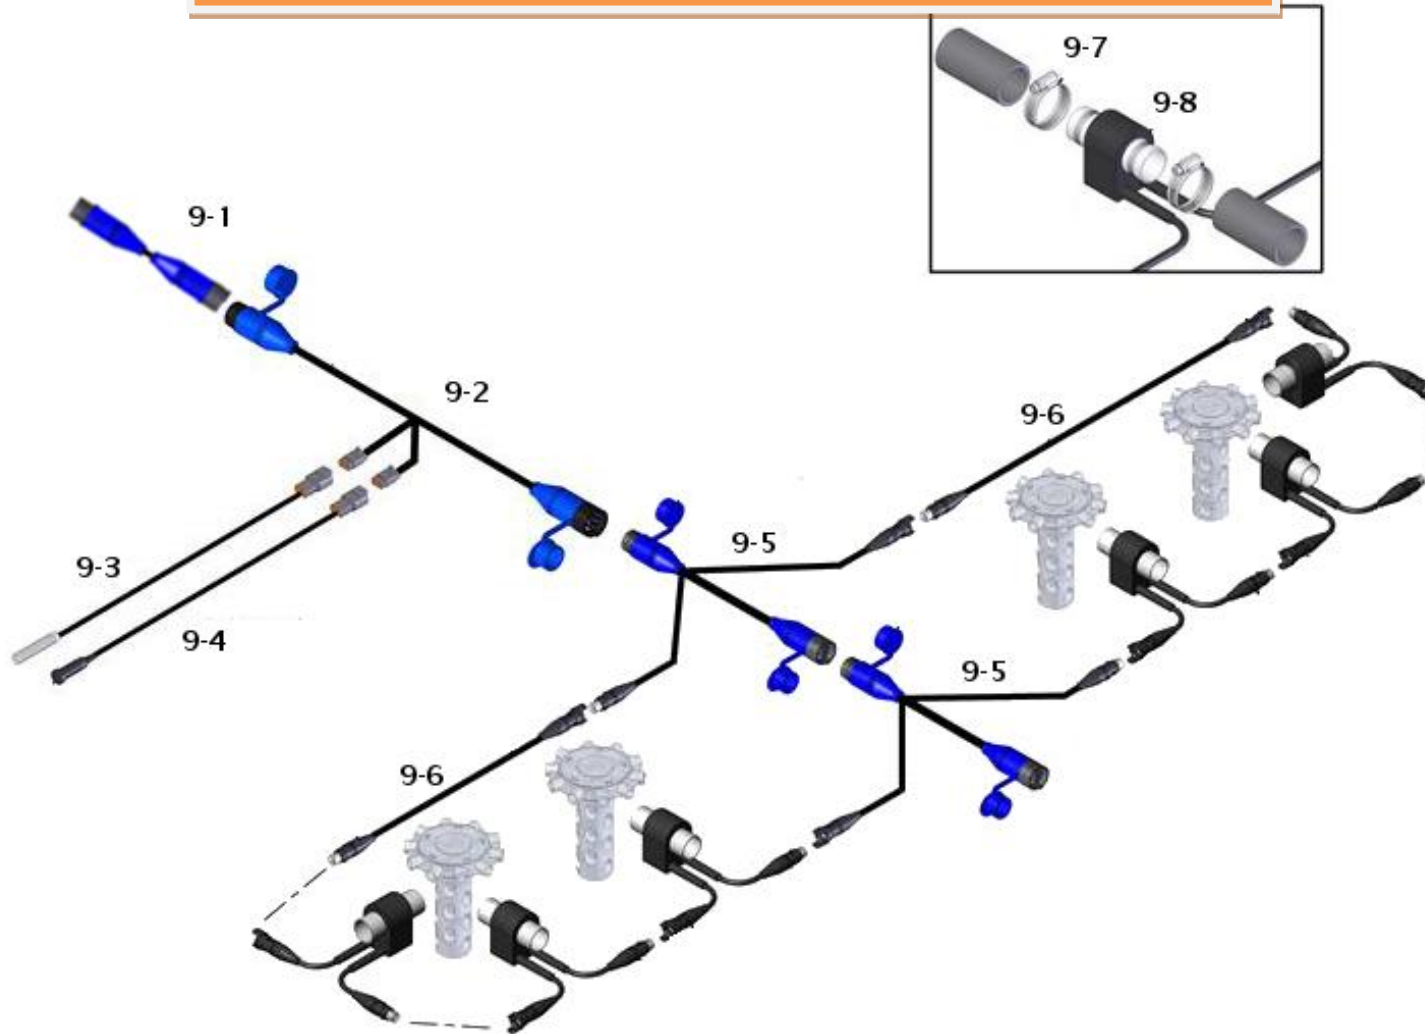

Tool Bar Components for Tow Between Tank

Reference Number	Part Number	Description	WiFi	ISO
9-1	9ARTM10	Main Extension Cable 10ft	X	X
9-1	9ARTM20	Main Extension Cable 20ft	X	X
9-2	9ART036	Tool Bar Sensor Break out Cable	X	X
9-3	AGSH007	Hall Effect Sensor M12 6ft	X	X
9-4	AGSH001	Reed Switch Sensor 20ft	X	X
9-5	9ASTY10	Legend Y- Cable 10ft	X	X
9-6	9ASTX02	Legend Loop Extension Cable 2ft	X	X
9-6	9ASTX04	Legend Loop Extension Cable 4ft	X	X
9-6	9ASTX10	Legend Loop Extension Cable 10ft	X	X
9-6	9ASTX20	Legend Loop Extension Cable 20ft	X	X
9-7	9KHC016	Hose Clamp Size #16 Stainless Steel Bag of 10	X	X
9-8	AGST22E	Legend Seed Sensor 7/8" (22mm)	X	X
9-8	AGST24E	Legend Seed Sensor 1-5/16" (24mm)	X	X
9-8	AGST25E	Legend Seed Sensor 1" (25mm)	X	X
9-8	AGST30E	Legend Seed Sensor 1-3/16" (30mm)	X	X
9-8	AGST32E	Legend Seed Sensor 1-1/4" (32mm)	X	X
9-8	AGST38E	Legend Seed Sensor 1-1/2" (38mm)	X	X