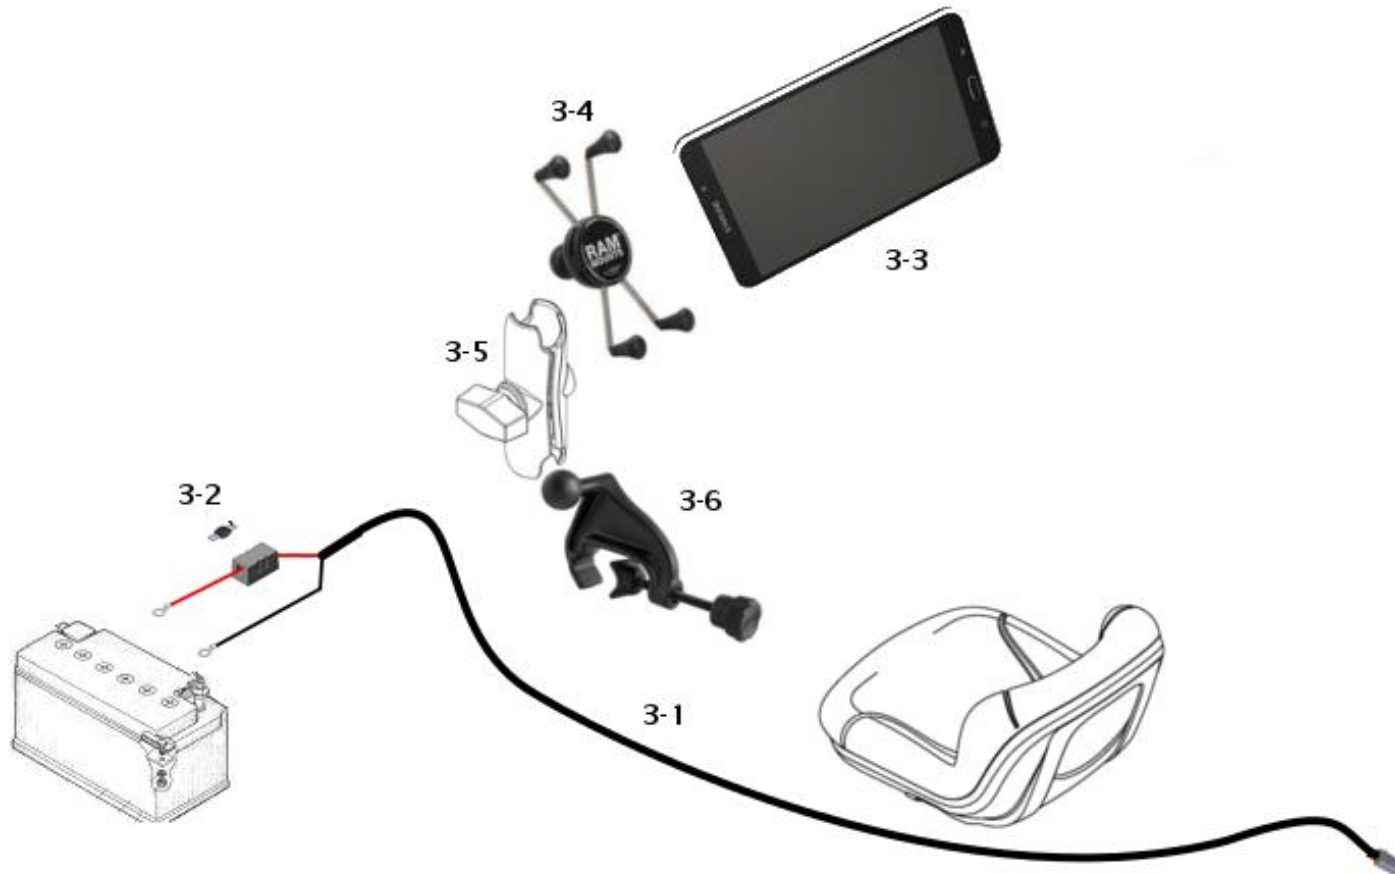

Tool Bar (Page 5)

- Ecu
- Seed Sensors
- Work switch

Tank (Page 7)

Tractor (Page 3)

- Battery Harness
- Tablet
- Tablet Ram Mounts

Tank (Page 7)

- Main Extension Cable

Tool Bar (Page 9)

- Ecu
- Seed Sensors
- Work switch

Tractor and Cab Components

| Reference Number | Part Number | Description | WiFi | ISO |
|------------------|-------------|--------------------------------|------|-----|
| 3-1 | AGD2006 | Battery Harness 22ft | X | |
| 3-2 | 050010001 | FUSE MIDI 30A 32VDC | X | |
| 3-3 | AGWL031 | Tablet Android 8" WiFi/GPS 8GB | X | |
| 3-4 | 850033009 | Ram Mount Tablet Cradle | X | |
| 3-5 | 850033001 | Ram Mount 3.7" Arm | X | |
| 3-6 | 850030002 | Ram Mount 1" Round Base | X | |

Tank Components for Tow Between Tank

| Reference Number | Part Number | Description | WiFi | ISO |
|------------------|-------------|------------------------------|------|-----|
| 7-1 | AGST410 | The Legend WiFi ECU | X | |
| 7-2 | AGST430 | The Legend ISO ECU | | X |
| 7-3 | 050013007 | Antenna 7" | X | |
| 7-4 | AGD2020 | Battery Extension Cable 35ft | X | |
| 7-5 | AGD1718 | ISO Power/CAN Tee Cable | | X |
| 7-6 | AGD3093 | CAN Terminator | | X |
| 7-7 | 9ARTM10 | Main Extension Cable 10ft | X | X |
| 7-7 | 9ARTM20 | Main Extension Cable 20ft | X | X |