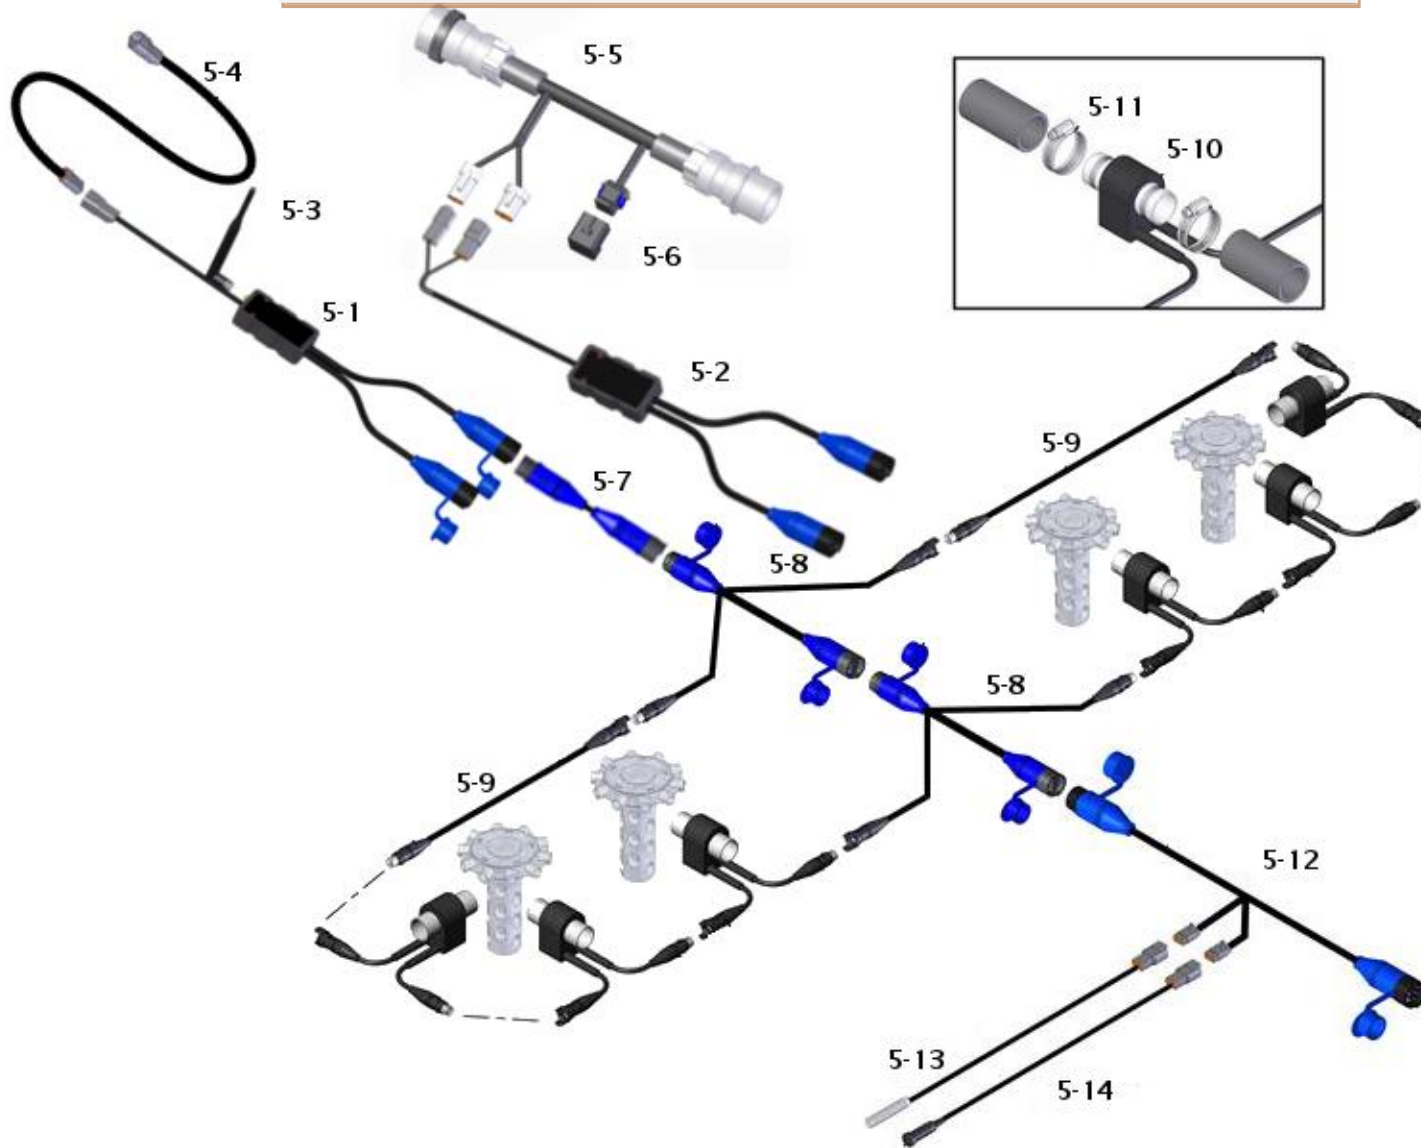

Tool Bar Components for Tow Behind Tank

Reference Number	Part Number	Description	WiFi	ISO
5-1	AGST410	The Legend WiFi ECU	X	
5-2	AGST430	The Legend ISO ECU		X
5-3	050013007	Antenna 7"	X	
5-4	AGD2020	Battery Extension Cable 35ft	X	
5-5	AGD1718	ISO Power/CAN Tee Cable		X
5-6	AGD3093	CAN Terminator		X
5-7	9ARTM10	Main Extension Cable 10ft	X	X
5-7	9ARTM20	Main Extension Cable 20ft	X	X
5-8	9ASTY10	Legend Y- Cable 10ft	X	X
5-9	9ASTX02	Legend Loop Extension Cable 2ft	X	X
5-9	9ASTX04	Legend Loop Extension Cable 4ft	X	X
5-9	9ASTX10	Legend Loop Extension Cable 10ft	X	X
5-9	9ASTX20	Legend Loop Extension Cable 20ft	X	X
5-10	AGST22E	Legend Seed Sensor 7/8" (22mm)	X	X
5-10	AGST24E	Legend Seed Sensor 1-5/16" (24mm)	X	X
5-10	AGST25E	Legend Seed Sensor 1" (25mm)	X	X
5-10	AGST30E	Legend Seed Sensor 1-3/16" (30mm)	X	X
5-10	AGST32E	Legend Seed Sensor 1-1/4" (32mm)	X	X
5-10	AGST38E	Legend Seed Sensor 1-1/2" (38mm)	X	X
5-11	9KHC016	Hose Clamp Size #16 Stainless Steel Bag of 10	X	X
5-12	9ART036	Tool Bar Sensor Break out Cable	X	X
5-13	AGSH007	Hall Effect Sensor M12 6ft	X	X
5-14	AGSH001	Reed Switch Sensor 20ft	X	X