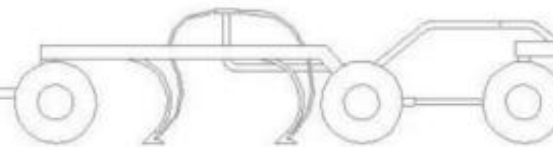

Tool Bar (Page 5)

- Ecu
- Seed Sensors
- Work switch