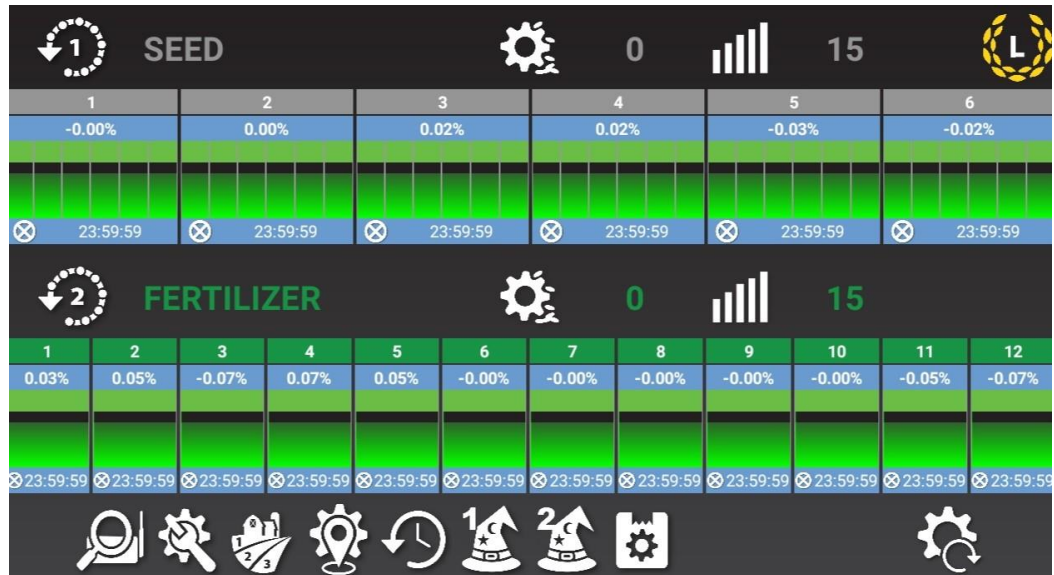

ANNOUNCING THE NEW LEGEND APP

*** This new app gives more information to the user, and is more intuitive.**

FAQ

- This there a version of this software available for ISOBUS? – Yes (does not have screen animations)
- Will the new app show tower variance? - Yes
- Does it work with Ipad? – No, it only works with android 4.4 and up tablets.
- It does require an upgrade to the ECU software – Yes
- Can I upgrade the ECU software myself? – No, the ECU has to be returned to Agtron for an update.
- Will I have to upgrade my ECU software in the future? – No, the ECU will auto-update after this.
- Can I use my old app if I upgrade ECU? – No